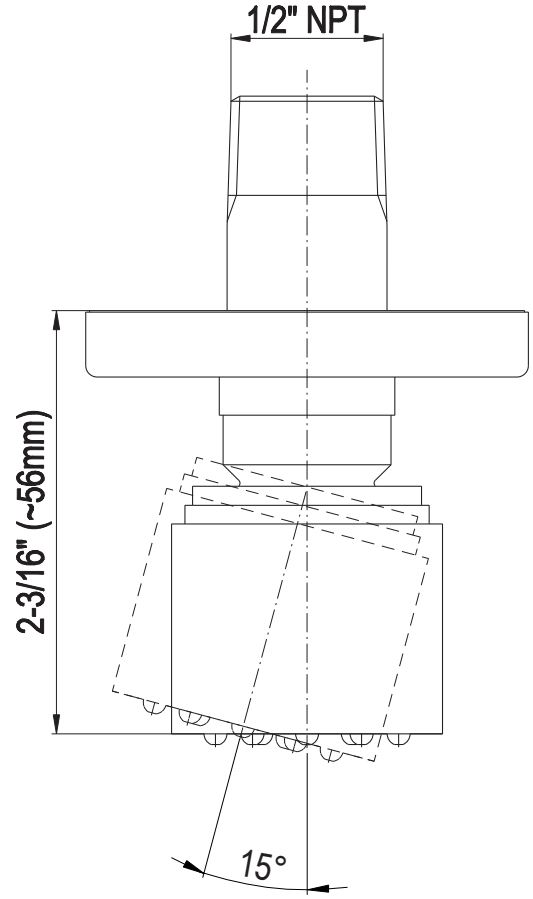

SHOWER
Contemporary Square
Thermostatic Set w/Body Sprays
& Handshower (Rough & Trim)
GC1.231A-C14S

GRAFF®

Information

- 8" Rain Showerhead with 12" Ceiling-Mounted Shower Arm
- Square Body Sprays w/Solid Brass Swivel Head (3 pieces)
- Handshower Set w/Wall Bracket and Multi-function Handshower
- 3/4" Thermostatic Valve
- Stop/Volume Control Valves (3 pieces)
- Flow rates: showerhead \leq 1.8 max gpm, handshower \leq 1.5 max gpm, body sprays \leq 1.5 max gpm each
- Optional Extension Kit

www.graff-designs.com | phone: 800-954-4723

SHOWER
Square body Spray with Solid
Brass Swivel Head
G-8490

GRAFF®

Information

- 12 no-clog, easy-clean silicon jets
- Metal ball-joint allows for angle adjustment of body spray
- Brass wall escutcheon
- 1/2" NPT male thread inlet
- Body spray flow rate ≤ 1.5 max gpm

Finishes

Polished
Chrome

SteelInox®
(Satin Nickel)

Square Body Spray G-8490

SHOWER
Contemporary 12" Ceiling Shower
Arm
G-8542

GRAFF®

Information

- Includes arm and solid square flange
- 1/2" NPT male thread inlet
- For use with all showerheads