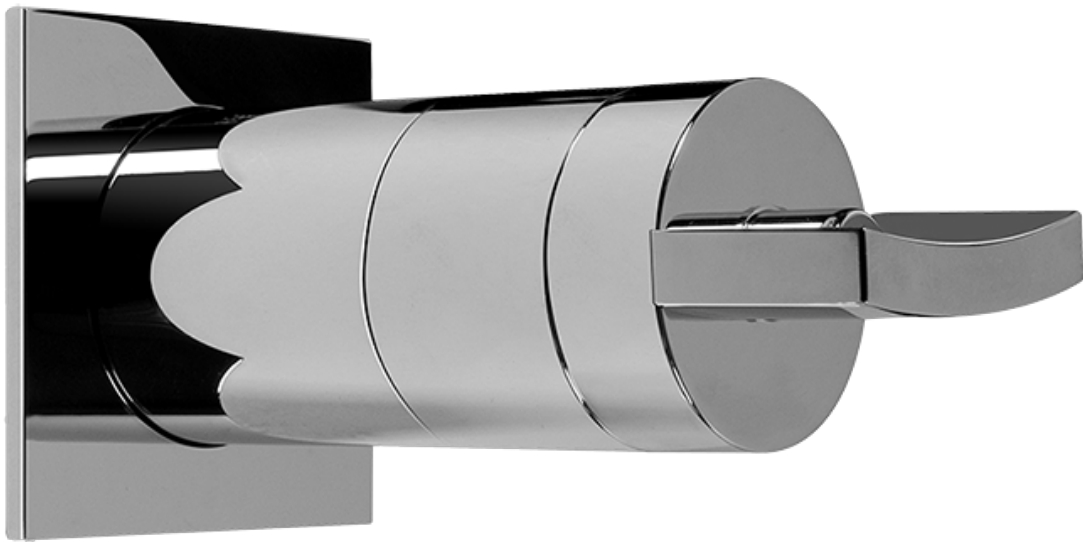

SHOWER
Contemporary Square
Thermostatic Set w/Body Sprays
& Handshower (Rough & Trim)
GC1.231A-C14S

GRAFF®

Information

- 8" Rain Showerhead with 12" Ceiling-Mounted Shower Arm
- Square Body Sprays w/Solid Brass Swivel Head (3 pieces)
- Handshower Set w/Wall Bracket and Multi-function Handshower
- 3/4" Thermostatic Valve
- Stop/Volume Control Valves (3 pieces)
- Flow rates: showerhead \leq 1.8 max gpm, handshower \leq 1.5 max gpm, body sprays \leq 1.5 max gpm each
- Optional Extension Kit

Finishes

Polished
Chrome

Steelnox®
(Satin Nickel)

SHOWER
Sade/Targa/Luna SOLID Trim Plate
w/Handle
G-8041-C14S-T

GRAFF®

Information

- Single metal handle
- Decorative trim plate
- Use with G-8000 or G-8005 thermostatic rough valve
- To complete package, you must order rough valve

Finishes

Polished
Chrome

Steelnix®
(Satin Nickel)

SHOWER
Targa, Sade, & Luna SOLID Trim
Plate w/Handle
G-8095-C14S-T

GRAFF®

Information

- Single metal handle
- Decorative trim plate
- Use with G-8070 or G-8075 thermostatic stop/volume control rough valve
- To complete package, you must order rough valve

Finishes

Polished
Chrome

Steelnox®
(Satin Nickel)

G-8095

SHOWER
8" Square Brass Showerhead
G-8438

GRAFF®

Information

- 1/4" thick
- 144 no-clog, easy-clean rubber spray nozzles
- Recommended use with ceiling shower arm
- Recommended for use at no more than 10 degrees tilt
- Showerhead flow rate ≤ 1.8 max gpm
- CALGreen