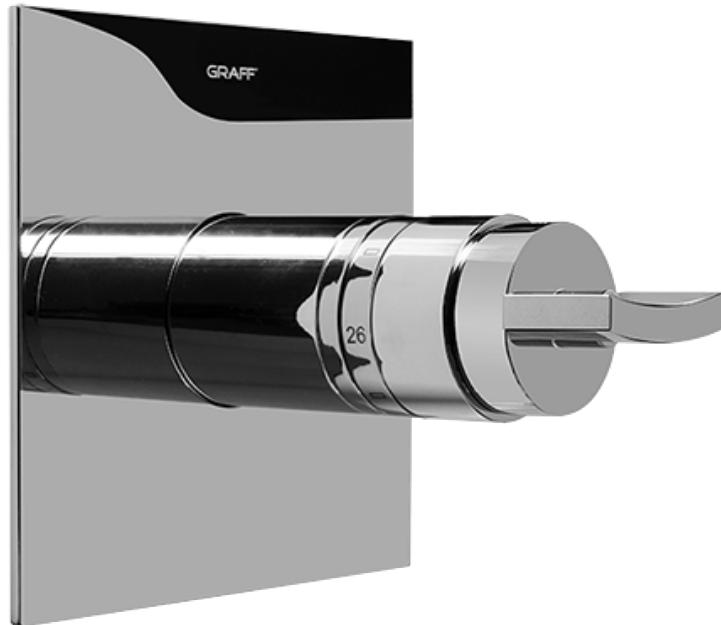

SHOWER
Contemporary Square
Thermostatic Set w/Body Sprays
& Handshower (Rough & Trim)
GC1.231A-C14S

GRAFF®

Information

- 8" Rain Showerhead with 12" Ceiling-Mounted Shower Arm
- Square Body Sprays w/Solid Brass Swivel Head (3 pieces)
- Handshower Set w/Wall Bracket and Multi-function Handshower
- 3/4" Thermostatic Valve
- Stop/Volume Control Valves (3 pieces)
- Flow rates: showerhead \leq 1.8 max gpm, handshower \leq 1.5 max gpm, body sprays \leq 1.5 max gpm each
- Optional Extension Kit

SHOWER
Rough
G-8005

GRAFF®

Information

- 18.4 gpm @ 60 psi
- 3/4" universal inlets/outlets with female threads
- Built-in service stops
- Complete serviceability from front of all units
- Supplied with protective plastic cover
- Thermostatic valve uses a paraffin wax cartridge

Finishes

Polished
Chrome

Steelnox®
(Satin Nickel)

SHOWER
Sade/Targa/Luna SOLID Trim Plate
w/Handle
G-8041-C14S-T

GRAFF®

Information

- Single metal handle
- Decorative trim plate
- Use with G-8000 or G-8005 thermostatic rough valve
- To complete package, you must order rough valve

Finishes

Polished
Chrome

Steelnix®
(Satin Nickel)

SHOWER
Targa, Sade, & Luna SOLID Trim
Plate w/Handle
G-8095-C14S-T

GRAFF®

Information

- Single metal handle
- Decorative trim plate
- Use with G-8070 or G-8075 thermostatic stop/volume control rough valve
- To complete package, you must order rough valve