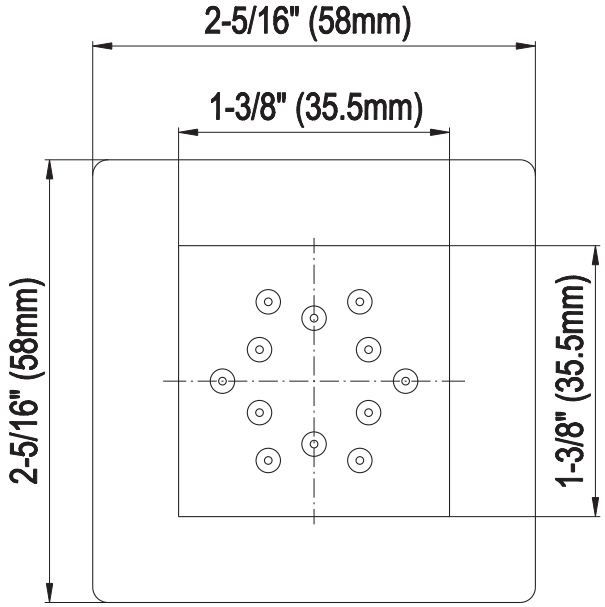

Finishes

Polished
Chrome

SteelInox®
(Satin Nickel)

Square Body Spray G-8490

SHOWER
Contemporary 12" Ceiling Shower
Arm
G-8542

GRAFF®

Information

- Includes arm and solid square flange
- 1/2" NPT male thread inlet
- For use with all showerheads