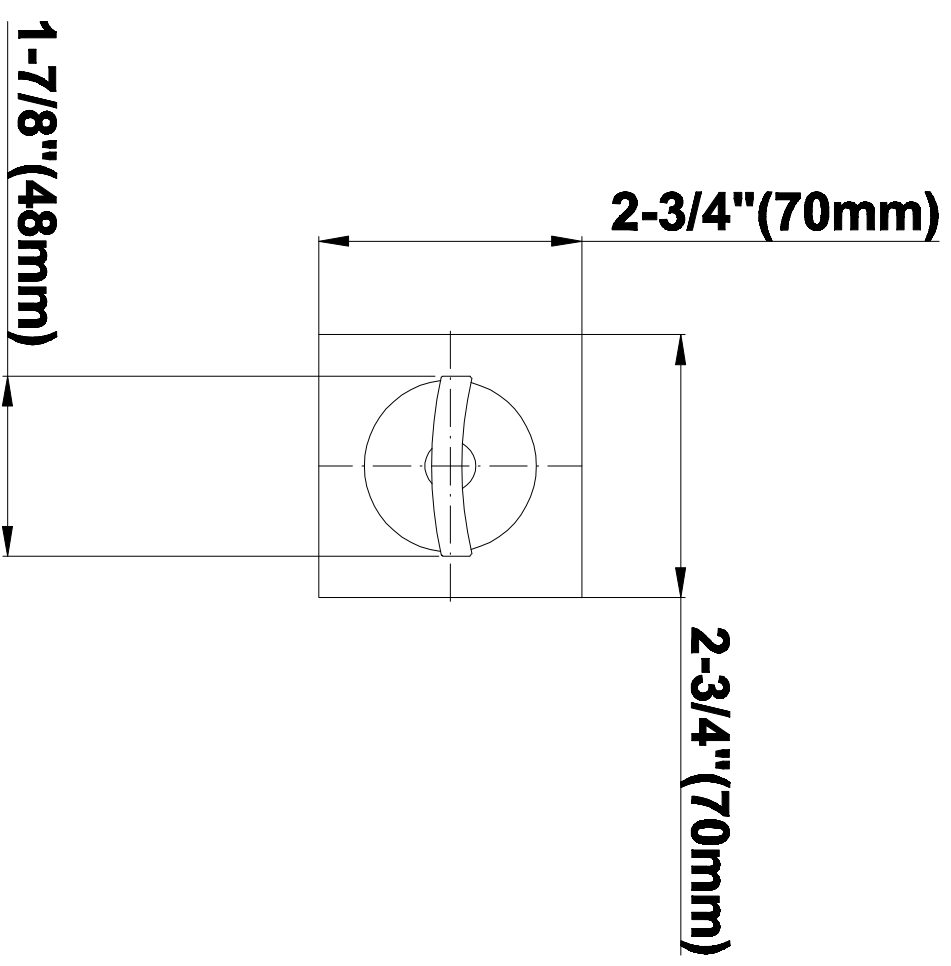

SHOWER
Contemporary Square
Thermostatic Set w/Body Sprays
& Handshower (Rough & Trim)
GC1.231A-C14S

GRAFF®

Information

- 8" Rain Showerhead with 12" Ceiling-Mounted Shower Arm
- Square Body Sprays w/Solid Brass Swivel Head (3 pieces)
- Handshower Set w/Wall Bracket and Multi-function Handshower
- 3/4" Thermostatic Valve
- Stop/Volume Control Valves (3 pieces)
- Flow rates: showerhead \leq 1.8 max gpm, handshower \leq 1.5 max gpm, body sprays \leq 1.5 max gpm each
- Optional Extension Kit

SHOWER
Rough
G-8005

GRAFF®

Information

- 18.4 gpm @ 60 psi
- 3/4" universal inlets/outlets with female threads
- Built-in service stops
- Complete serviceability from front of all units
- Supplied with protective plastic cover
- Thermostatic valve uses a paraffin wax cartridge

Finishes

Polished
Chrome

Steelnox®
(Satin Nickel)

G-8095

SHOWER
8" Square Brass Showerhead
G-8438

GRAFF®

Information

- 1/4" thick
- 144 no-clog, easy-clean rubber spray nozzles
- Recommended use with ceiling shower arm
- Recommended for use at no more than 10 degrees tilt
- Showerhead flow rate ≤ 1.8 max gpm
- CALGreen

Finishes

Polished
Chrome

Steelnox®
(Satin Nickel)

G-8438

Aqua-Sense Collection
Contemporary 8" Square Showerhead

Product Features

- 1/4" thick
- 144 no-clog, easy-clean rubber spray nozzles
- Showerhead flow rate ≤ 1.8 max gpm