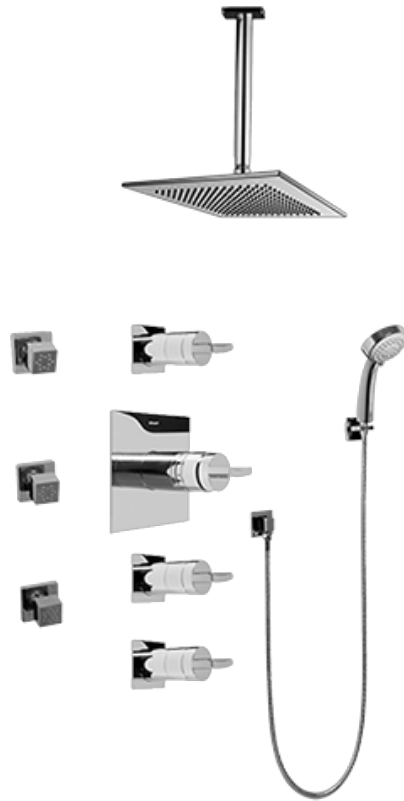

SHOWER
Contemporary Square
Thermostatic Set w/Body Sprays
& Handshower (Rough & Trim)
GC1.231A-C14S

GRAFF®

Information

- 8" Rain Showerhead with 12" Ceiling-Mounted Shower Arm
- Square Body Sprays w/Solid Brass Swivel Head (3 pieces)
- Handshower Set w/Wall Bracket and Multi-function Handshower
- 3/4" Thermostatic Valve
- Stop/Volume Control Valves (3 pieces)
- Flow rates: showerhead \leq 1.8 max gpm, handshower \leq 1.5 max gpm, body sprays \leq 1.5 max gpm each
- Optional Extension Kit

SHOWER
Rough
G-8005

GRAFF®

Information

- 18.4 gpm @ 60 psi
- 3/4" universal inlets/outlets with female threads
- Built-in service stops
- Complete serviceability from front of all units
- Supplied with protective plastic cover
- Thermostatic valve uses a paraffin wax cartridge

Finishes

Polished
Chrome

Steelnox®
(Satin Nickel)

SHOWER
Sade/Targa/Luna SOLID Trim Plate
w/Handle
G-8041-C14S-T

GRAFF®

Information

- Single metal handle
- Decorative trim plate
- Use with G-8000 or G-8005 thermostatic rough valve
- To complete package, you must order rough valve

Finishes

Polished
Chrome

Steelnix®
(Satin Nickel)

SHOWER
Targa, Sade, & Luna SOLID Trim
Plate w/Handle
G-8095-C14S-T

GRAFF®

Information

- Single metal handle
- Decorative trim plate
- Use with G-8070 or G-8075 thermostatic stop/volume control rough valve
- To complete package, you must order rough valve