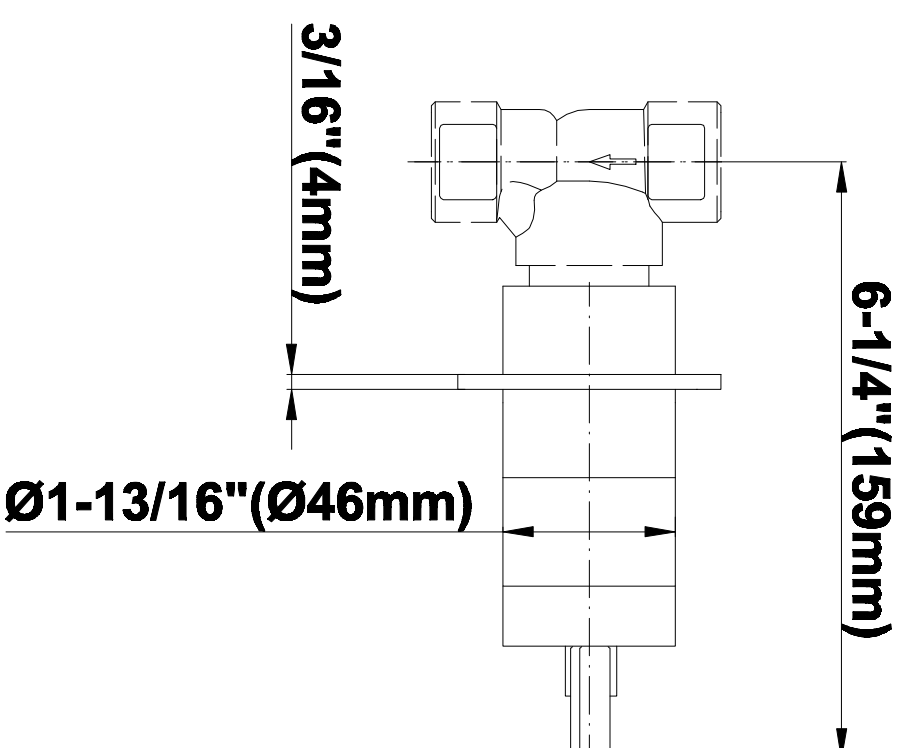

SHOWER
Contemporary Square
Thermostatic Set w/Body Sprays
& Handshower (Rough & Trim)
GC1.231A-C14S

GRAFF®

Information

- 8" Rain Showerhead with 12" Ceiling-Mounted Shower Arm
- Square Body Sprays w/Solid Brass Swivel Head (3 pieces)
- Handshower Set w/Wall Bracket and Multi-function Handshower
- 3/4" Thermostatic Valve
- Stop/Volume Control Valves (3 pieces)
- Flow rates: showerhead \leq 1.8 max gpm, handshower \leq 1.5 max gpm, body sprays \leq 1.5 max gpm each
- Optional Extension Kit

SHOWER
Rough
G-8005

GRAFF®

Information

- 18.4 gpm @ 60 psi
- 3/4" universal inlets/outlets with female threads
- Built-in service stops
- Complete serviceability from front of all units
- Supplied with protective plastic cover
- Thermostatic valve uses a paraffin wax cartridge

Finishes

Polished
Chrome

Steelnox®
(Satin Nickel)

G-8095

SHOWER
8" Square Brass Showerhead
G-8438

GRAFF®

Information

- 1/4" thick
- 144 no-clog, easy-clean rubber spray nozzles
- Recommended use with ceiling shower arm
- Recommended for use at no more than 10 degrees tilt
- Showerhead flow rate ≤ 1.8 max gpm
- CALGreen

Finishes

Polished
Chrome

Steelnox®
(Satin Nickel)

G-8438

Aqua-Sense Collection
Contemporary 8" Square Showerhead

Product Features

- 1/4" thick
- 144 no-clog, easy-clean rubber spray nozzles
- Showerhead flow rate ≤ 1.8 max gpm