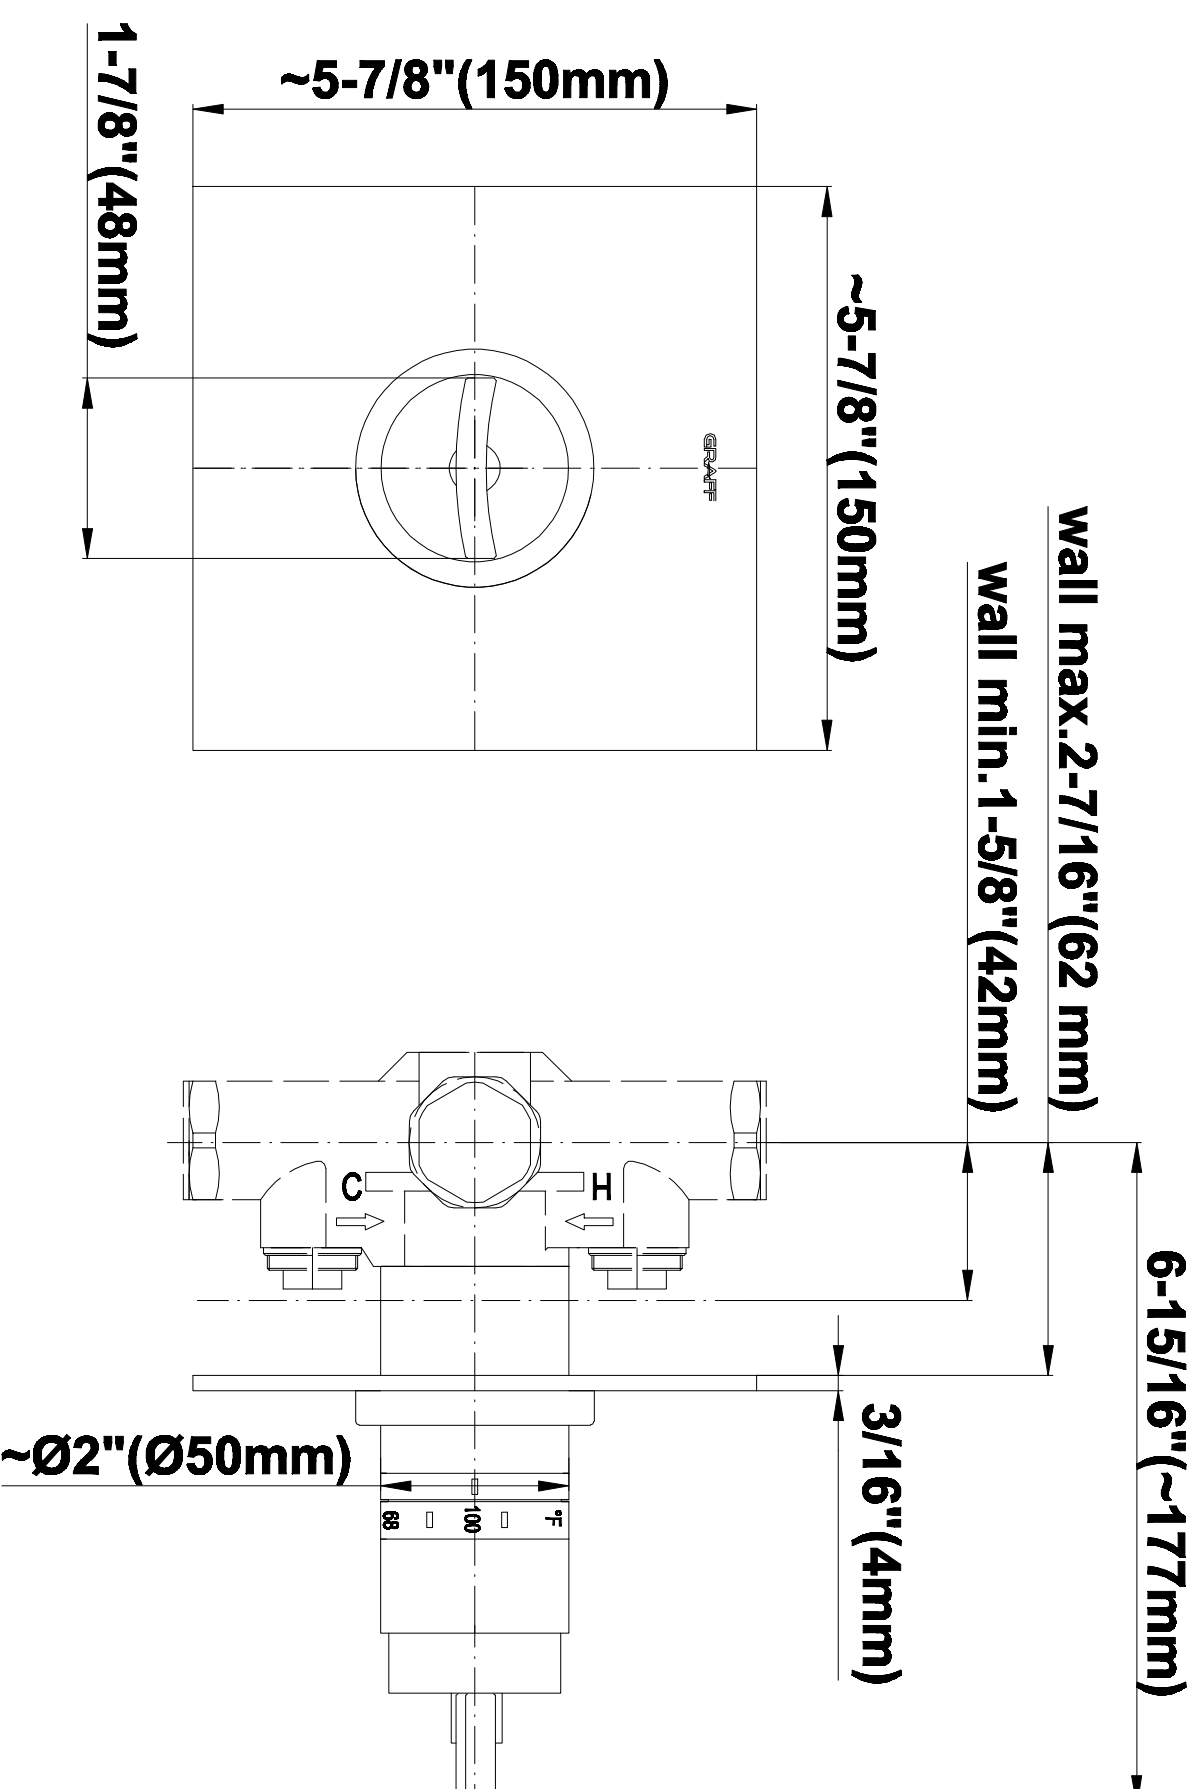

SHOWER
Contemporary Square
Thermostatic Set w/Body Sprays
& Handshower (Rough & Trim)
GC1.231A-C14S

GRAFF®

Information

- 8" Rain Showerhead with 12" Ceiling-Mounted Shower Arm
- Square Body Sprays w/Solid Brass Swivel Head (3 pieces)
- Handshower Set w/Wall Bracket and Multi-function Handshower
- 3/4" Thermostatic Valve
- Stop/Volume Control Valves (3 pieces)
- Flow rates: showerhead \leq 1.8 max gpm, handshower \leq 1.5 max gpm, body sprays \leq 1.5 max gpm each
- Optional Extension Kit

SHOWER
Rough
G-8005

GRAFF®

Information

- 18.4 gpm @ 60 psi
- 3/4" universal inlets/outlets with female threads
- Built-in service stops
- Complete serviceability from front of all units
- Supplied with protective plastic cover
- Thermostatic valve uses a paraffin wax cartridge

Finishes

Polished
Chrome

Steelnox®
(Satin Nickel)

G-8041

SHOWER
Rough
G-8075

GRAFF®

Information

- 3/4" universal inlets/outlets with female threads
- Supplied with protective plastic cover

Finishes

Polished
Chrome

Steelnox®
(Satin Nickel)

G-8095

SHOWER
8" Square Brass Showerhead
G-8438

GRAFF®

Information

- 1/4" thick
- 144 no-clog, easy-clean rubber spray nozzles
- Recommended use with ceiling shower arm
- Recommended for use at no more than 10 degrees tilt
- Showerhead flow rate ≤ 1.8 max gpm
- CALGreen