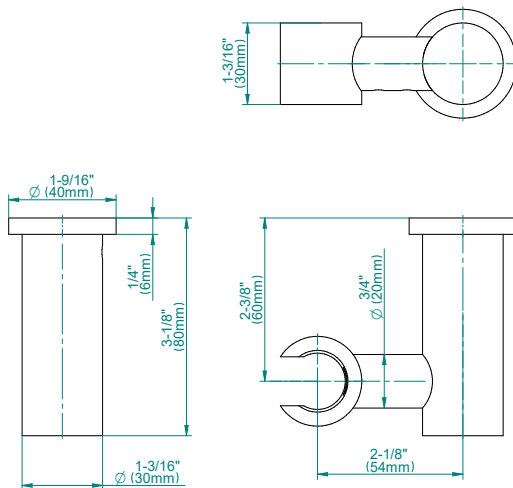

SHOWER
Contemporary Square
Thermostatic Set w/Body Sprays
& Handshower (Rough & Trim)
GB1.231A-LM37S

GRAFF®

Information

- 8" Rain Showerhead with 12" Ceiling-Mounted Shower Arm
- Round Body Sprays w/Solid Brass Swivel Head (3 pieces)
- 3/4" Thermostatic Valve
- Handshower Set w/Wall Bracket and Multi-function Handshower
- Stop/Volume Control Valves (3 pieces)
- Flow Rates: showerhead ≤ 2.0 max gpm, handshower ≤ 1.5 max gpm
- Optional Extension Kit Available

* Special order finish- call for availability

The measurements shown are for reference only. Products and specifications shown are subject to change without notice. Revised 10/2019

www.graff-designs.com | phone: 800-954-4723