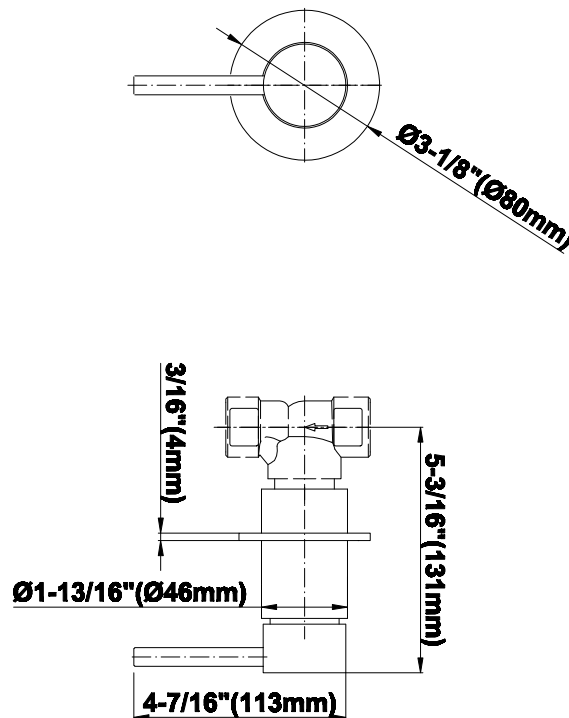

SHOWER
Contemporary Square
Thermostatic Set w/Body Sprays
& Handshower (Rough & Trim)
GB1.231A-LM37S

GRAFF®

Information

- 8" Rain Showerhead with 12" Ceiling-Mounted Shower Arm
- Round Body Sprays w/Solid Brass Swivel Head (3 pieces)
- 3/4" Thermostatic Valve
- Handshower Set w/Wall Bracket and Multi-function Handshower
- Stop/Volume Control Valves (3 pieces)
- Flow Rates: showerhead ≤ 2.0 max gpm, handshower ≤ 1.5 max gpm
- Optional Extension Kit Available

For complete warranty information go to: www.graff-faucets.com/en/info/faqs

SHOWER
8" Round Brass Showerhead
G-8449

GRAFF®

Information

- 1/4" thick
- 169 no-clog, easy-clean rubber spray nozzles
- Recommended use with ceiling shower arm
- Recommended for use at no more than 10 degrees tilt
- Showerhead flow rate ≤ 1.8 max gpm
- CALGreen