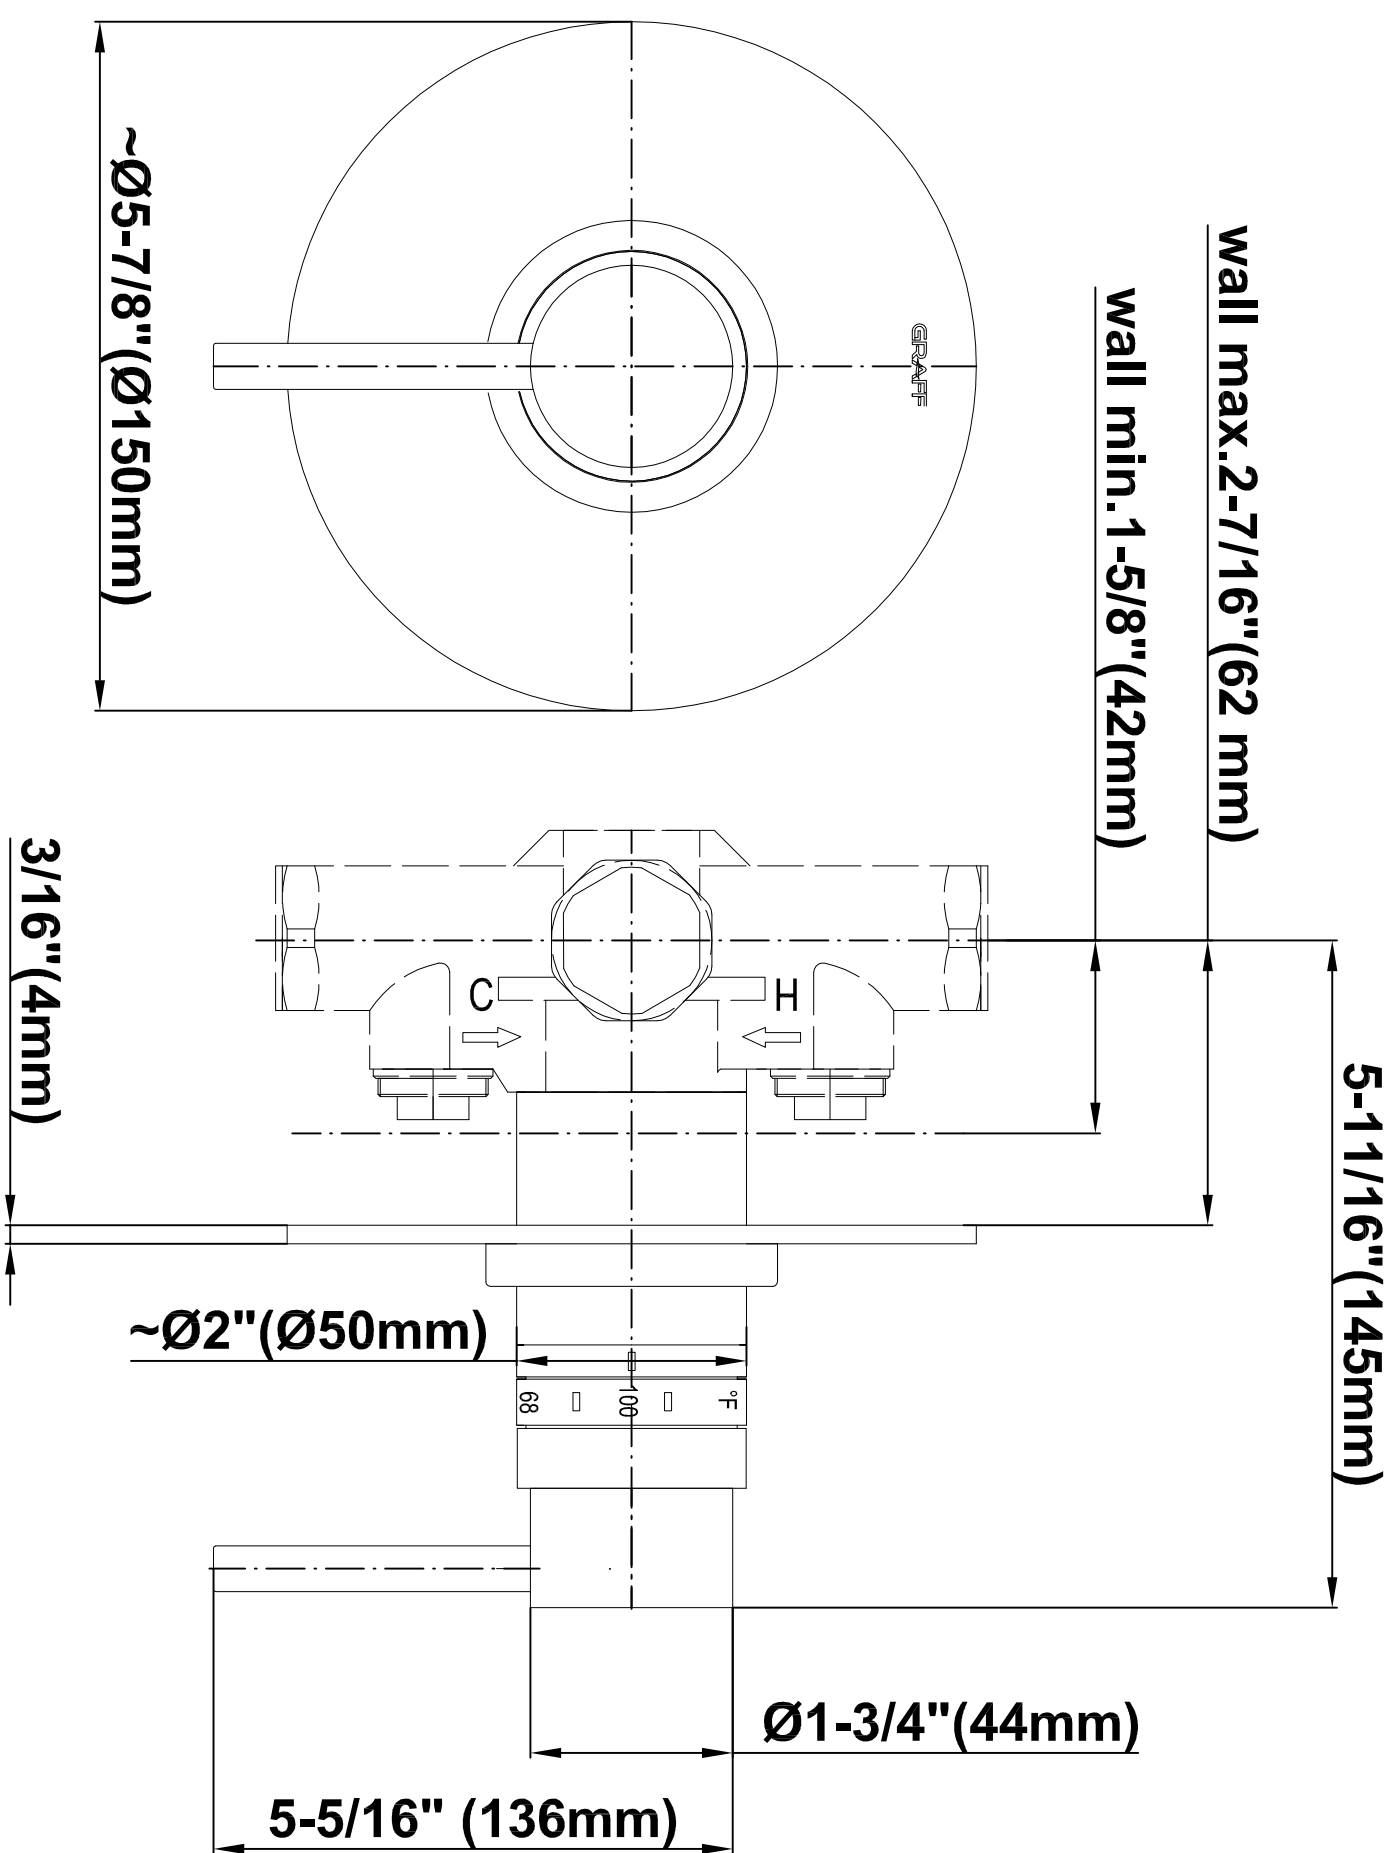

SHOWER
Contemporary Square
Thermostatic Set w/Body Sprays
& Handshower (Rough & Trim)
GB1.231A-LM37S

GRAFF®

Information

- 8" Rain Showerhead with 12" Ceiling-Mounted Shower Arm
- Round Body Sprays w/Solid Brass Swivel Head (3 pieces)
- 3/4" Thermostatic Valve
- Handshower Set w/Wall Bracket and Multi-function Handshower
- Stop/Volume Control Valves (3 pieces)
- Flow Rates: showerhead ≤ 2.0 max gpm, handshower ≤ 1.5 max gpm
- Optional Extension Kit Available

SHOWER
Rough
G-8005

GRAFF®

Information

- 18.4 gpm @ 60 psi
- 3/4" universal inlets/outlets with female threads
- Built-in service stops
- Complete serviceability from front of all units
- Supplied with protective plastic cover
- Thermostatic valve uses a paraffin wax cartridge

Finishes

Polished
Chrome

Steelnox[®]
(Satin Nickel)

G-8036-LM37S

SHOWER
Rough
G-8075

GRAFF®

Information

- 3/4" universal inlets/outlets with female threads
- Supplied with protective plastic cover

Finishes

Polished
Chrome

SteeInox®
(Satin Nickel)

SHOWER
M.E./M.E. 25 SOLID Plate
w/Handle
G-8093-LM37S-T

GRAFF®

Information

- Single metal handle
- Decorative trim plate
- Use with G-8070 or G-8075 thermostatic stop/volume control rough valve
- To complete package, you must order rough valve
- ADA