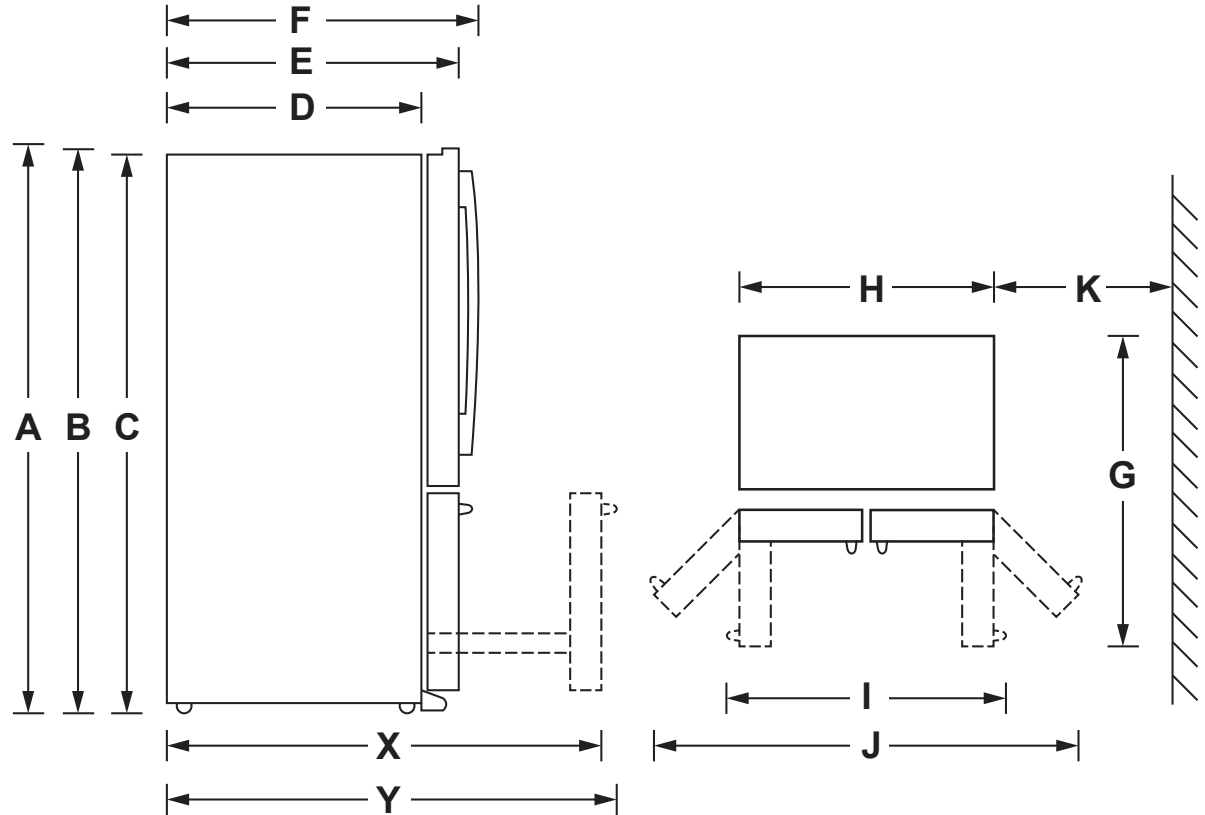

## DIMENSIONS AND INSTALLATION INFORMATION (IN INCHES)

Height to top of door (in.) <b>A</b>	70-1/2
Height to top of hinge (in.) <b>B</b>	69-7/8
Height to top of case (in.) <b>C</b>	69
Case depth without door (in.) <b>D</b>	29-3/8
Case depth less door handle (in.) <b>E</b>	34-3/4
Case depth with door handle (in.) <b>F</b>	36-1/4
Depth with fresh food door open 90° (in.) <b>G</b>	48-3/8
Width (in.) <b>H</b>	35-3/4
Width with door open 90° with door handle (in.) <b>I</b>	44-5/8
Width with doors open fully (in.) <b>J</b>	68-1/4
Min distance between side of case and wall, in either direction, to allow doors to open fully (in.) <b>K</b>	16-3/8
Depth with FZ door completely open (w/o handle) (in.) <b>X</b>	51-7/8
Depth with FZ door completely open (w/ handle) (in.) <b>Y</b>	53-3/8