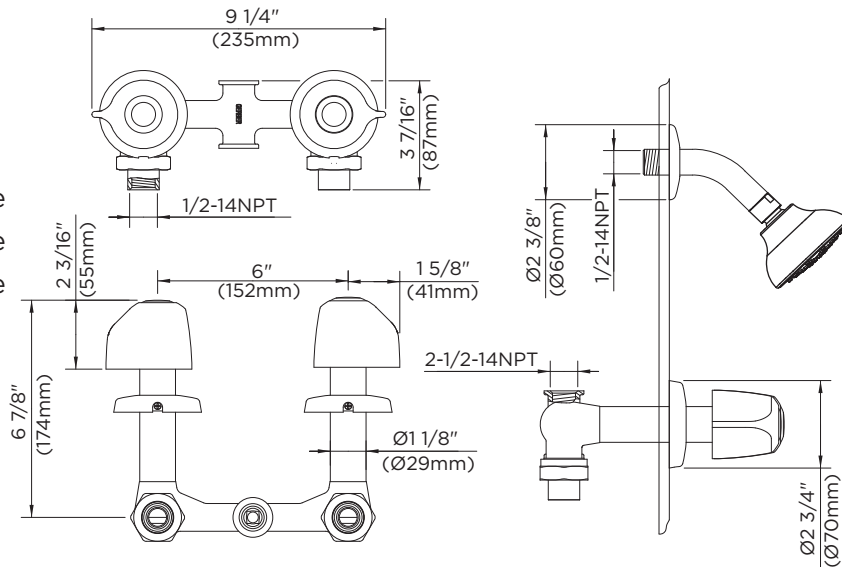

Suffixes Available:

None

Job Name	
Date	
Model Specified	
Quantity	
Customer	
Contractor	
Architect/engineer	

Gerber Toll Free Technical Support: 888-648-6466
www.gerberonline.com