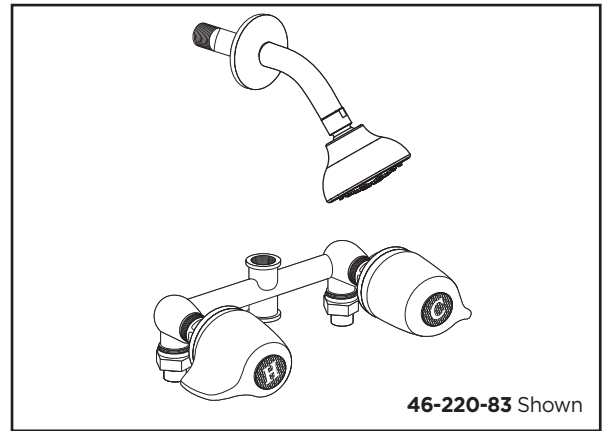

GERBER

46-220-83 Series Gerber Classics Two Handle Shower Fittings

Features:

- Compression stems
- Body cast of high copper content brass
- Exposed parts have heavy chrome plated finish
- Working parts can be easily replaced
- Single function showerhead 49-107 at max. 2.0GPM (7.6LPM)
WaterSense listed 
- 1/2" I.P.S. or Sweat water inlet connections
- 6" centers with sliding sleeve escutcheons
- ADA compliant metal handles operate with less than 5 lbs. force