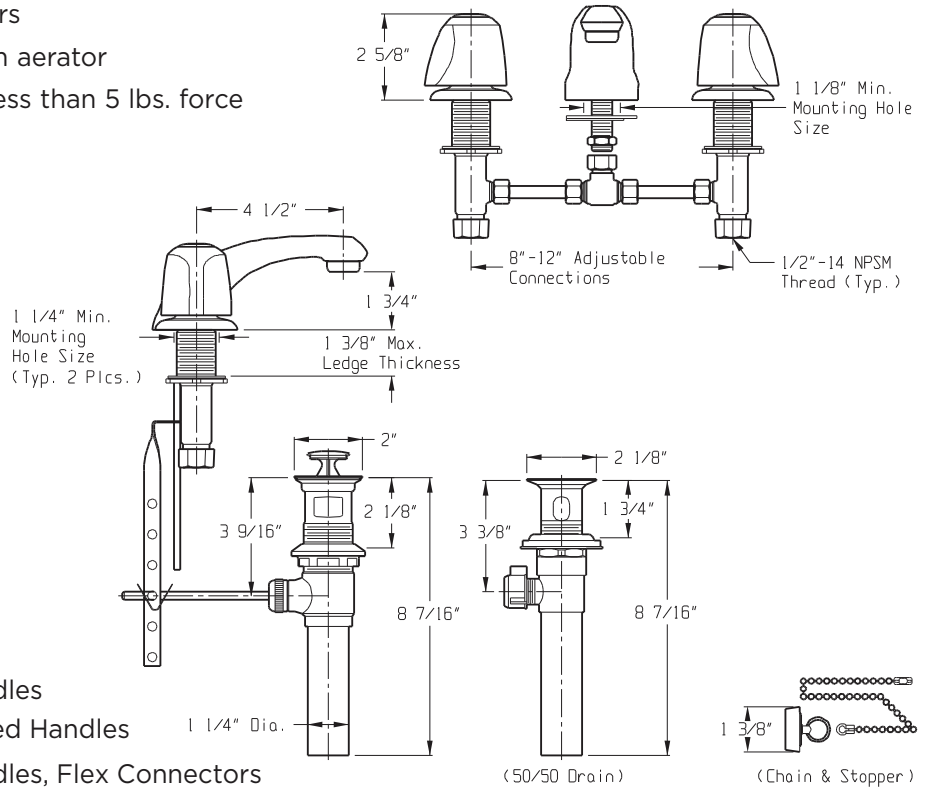

GERBER

Two Handle Widespread Lavatory Faucet

43-071 Series Gerber Classics

Features:

- Cast brass end valves and spout body
- Metal handles with acrylic hot and cold index buttons
- Includes metal pop-up drain G0043973 with color-matching cap and chrome plated tailpiece
- Compression stems with renewable brass seats
- Working parts can be easily replaced
- 8" - 12" rigid copper and flex connectors
- 1.5 gpm (5.7 L/min) @ 60 psi maximum aerator
- ADA compliant handles operate with less than 5 lbs. force

Technical Specifications:

- ASME A112.18.1M
- NSF/ANSI 372
- IAPMO/cUPC
- ICC/ANSI A117.1
- Mass Code
- EPA/WaterSense

Catalog Numbers:

- 43-071** Metal Pop-up, Metal Handles
- 07-43-071** Metal Pop-up, Metal Fluted Handles
- 43-071-61** Metal Pop-up, Metal Handles, Flex Connectors
- 07-43-071-61** Metal Pop-up, Metal Handles, Flex Connectors

Prefixes Available:

For Less Handles, Ceramic Cartridges, See 53-220 Series
07- Metal Fluted Handles

Suffixes Available:

-61 Flexible connectors (std w/ceramic)

Job Name	
Date	
Model Specified	
Quantity	
Customer	
Contractor	
Architect/engineer	