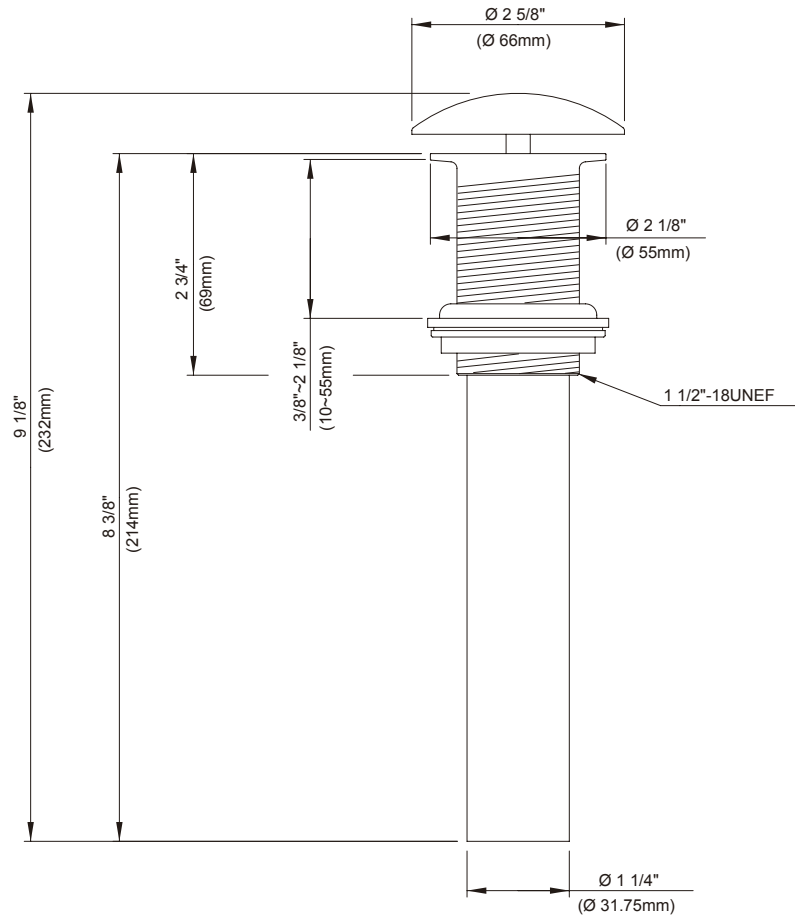

Standards & Certifications

Submittal Information:

Name: _____
Location: _____

Contractor: _____
Contact #: _____