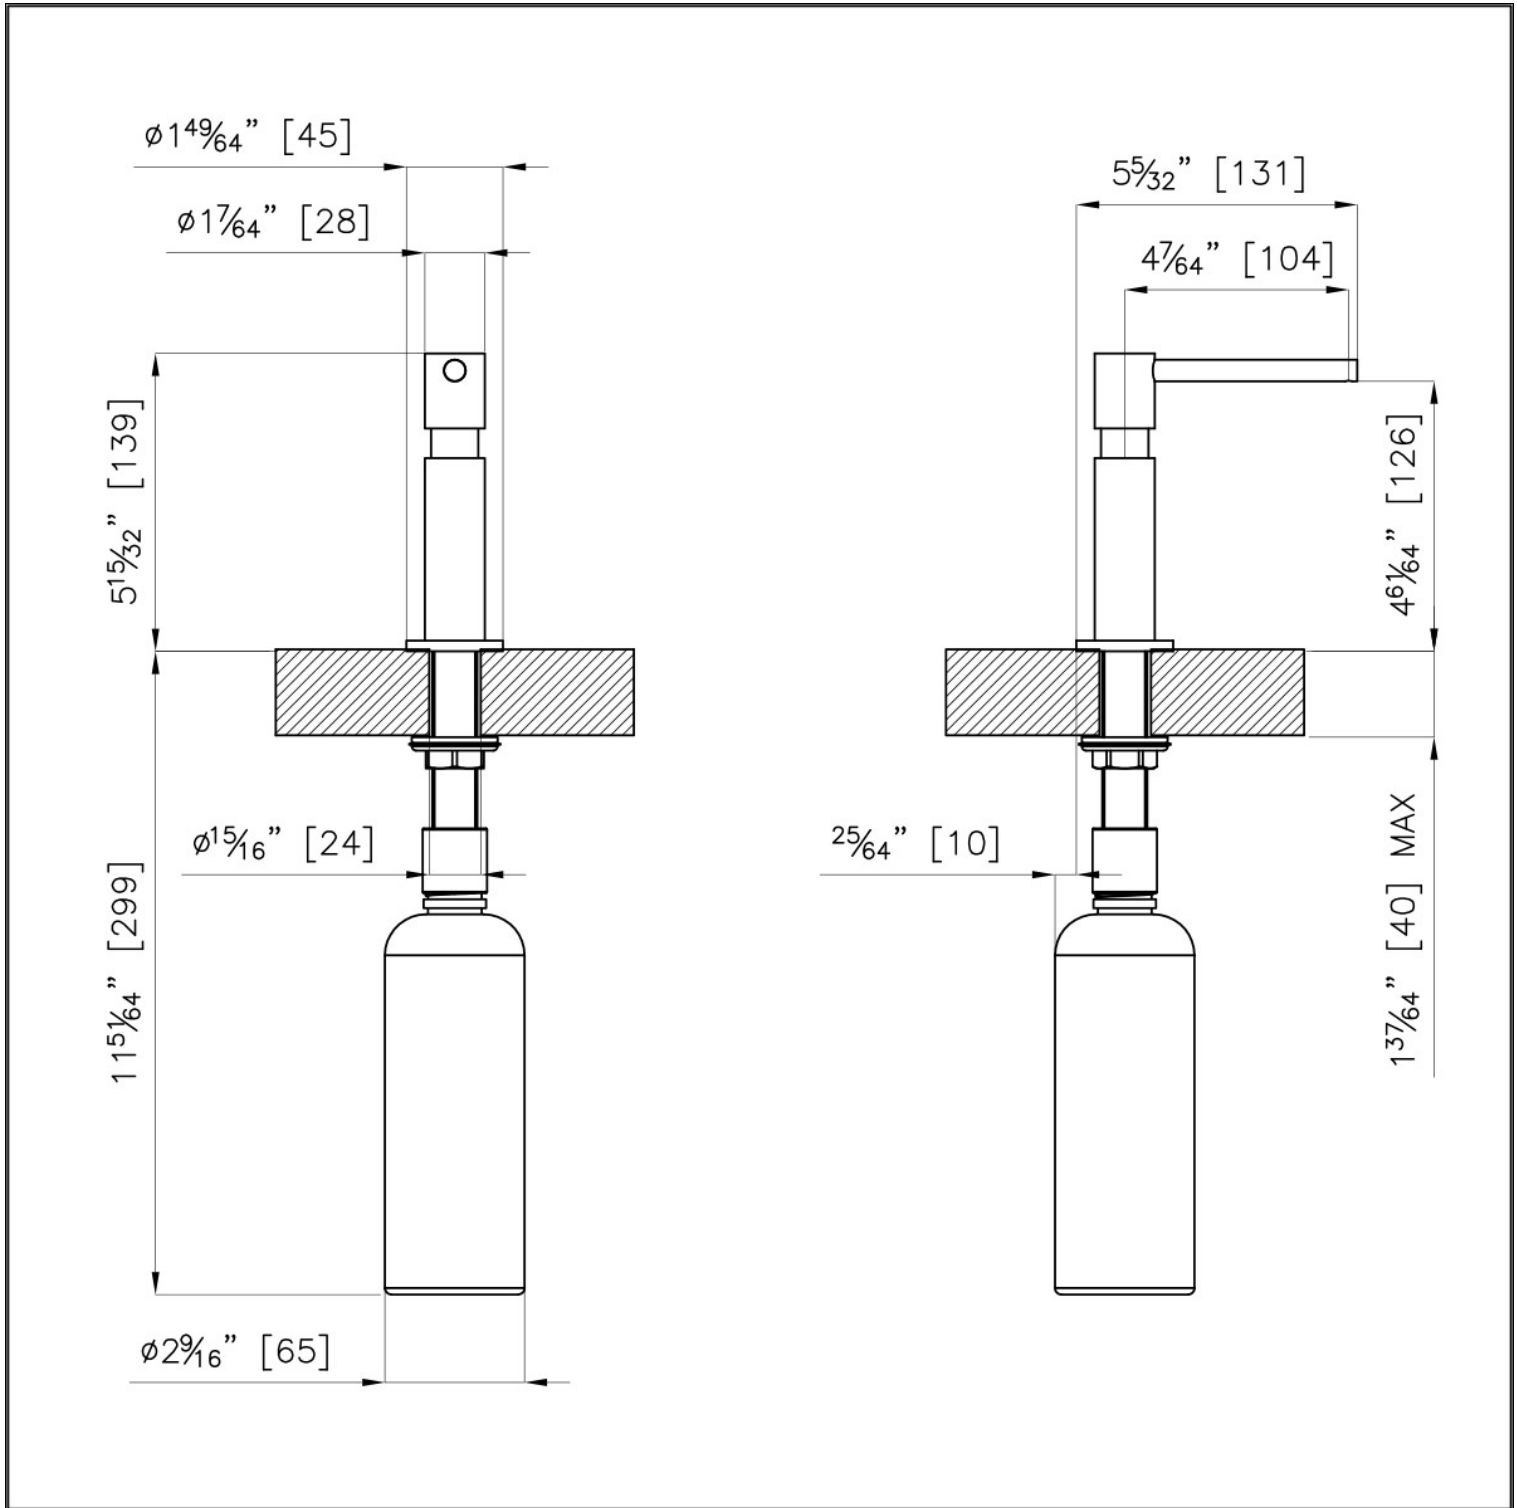

Dispenser Evo 8520 010

Accessories

Code: 8520 010

Built-in dispenser for liquid detergent/soap.

Chromed finish

DETAILS

Material Brass

Texture Chromed

Sink accessories Colander

Built-in hole Ø 35mm

TECHNICAL DATA

RECOMMENDED PAIRINGS

Faucet Capri | Polished finish -
8467 005