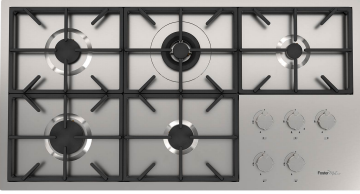

Faucet Stromboli| Polished Finish - 8471 005

Faucets

Code: 8471 005

DETAILS

Texture Chromed

Material Brass

Cartridge With ceramic discs

Rotating angle 360°

FEATURES

COLLAPSIBILE BARREL

Feature that makes it possible to foresee the sink in front of a window, so as to enjoy the natural light.

Rotating angle

All the taps have a wide angle of rotation. Some models even permit a full 360° rotation.

Strengthening plate

Foster's mixer taps are equipped with the strengthening plate that offers perfect stability on any sink.

Double jet (flow and rain)

Several models are equipped with a switch to easily change the flow from continuous to shower.

TECHNICAL DATA

RECOMMENDED PAIRINGS

Milano Cooktop 5 burners - 7638
900

Sink Leonardo 33" x 20" – U/M -
1014 660