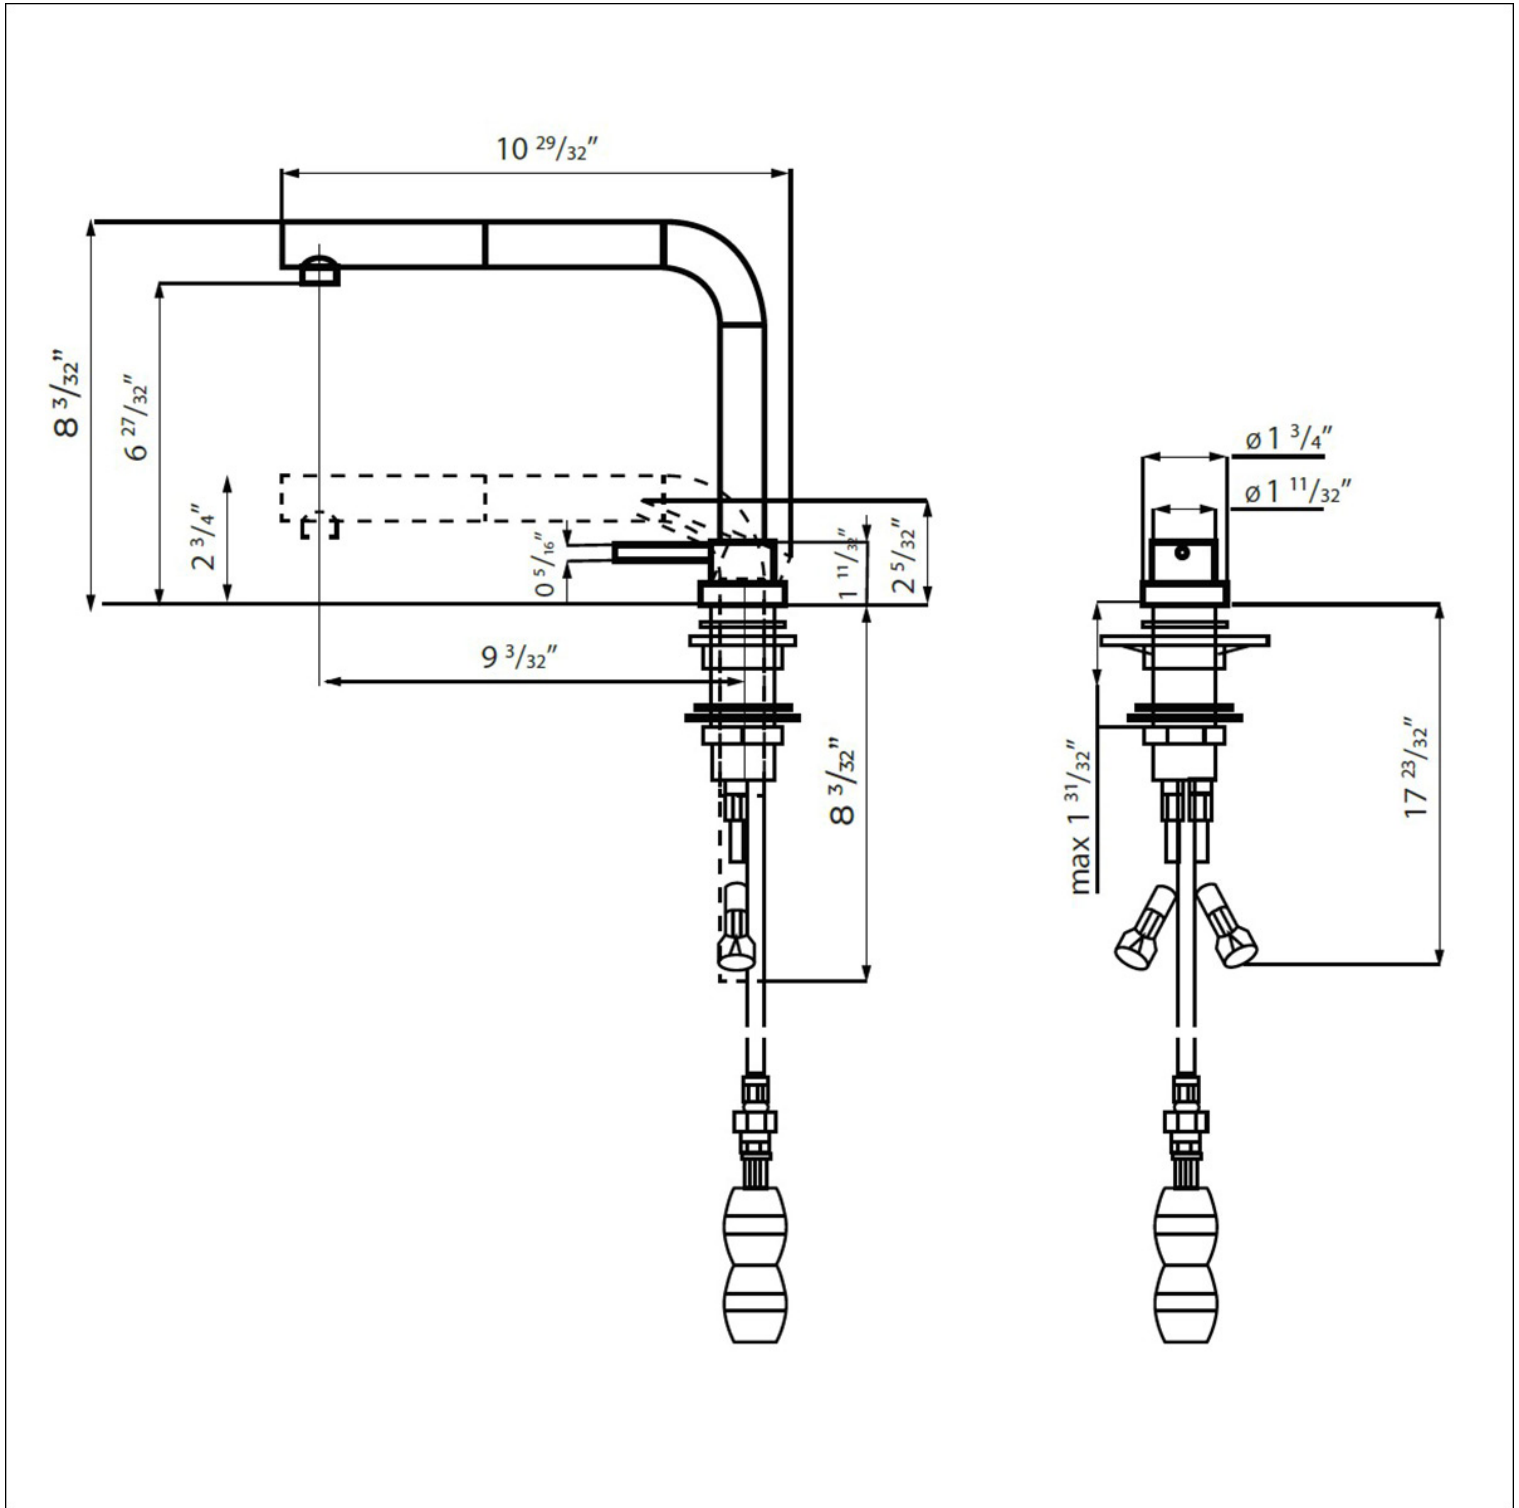

Mixer hole $\varnothing 1 \frac{3}{8}$ "

Max worktop thickness $1 \frac{19}{64}$ "

Mixer type Single lever faucet with rotating barrel and extractable double jet shower

Notes: Strengthening plate included

FEATURES

COLLAPSIBILE BARREL

Feature that makes it possible to foresee the sink in front of a window, so as to enjoy the natural light.

Rotating angle

All the taps have a wide angle of rotation. Some models even permit a full 360° rotation.

Strengthening plate

Foster's mixer taps are equipped with the strengthening plate that offers perfect stability on any sink.

Double jet (flow and rain)

Several models are equipped with a switch to easily change the flow from continuous to shower.

TECHNICAL DATA

RECOMMENDED PAIRINGS

Milano Cooktop 5 burners - 7638
900

Sink Leonardo 33" x 20" – U/M -
1014 660