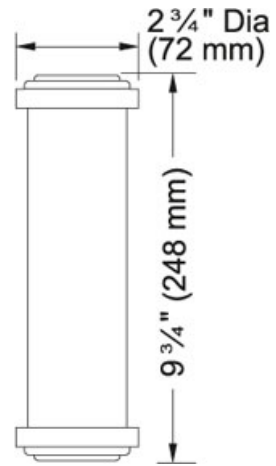

Filtration FRX02 | 133.0081.412

FAMILY : Point of Use and Filtration | SERIE : Filtration | MODEL : FRX02 | FINISH : other | INSTALLATION TYPE : NOT DEFINED

TECHNICAL DATA

Where to buy	Showroom
Where to buy	Showroom