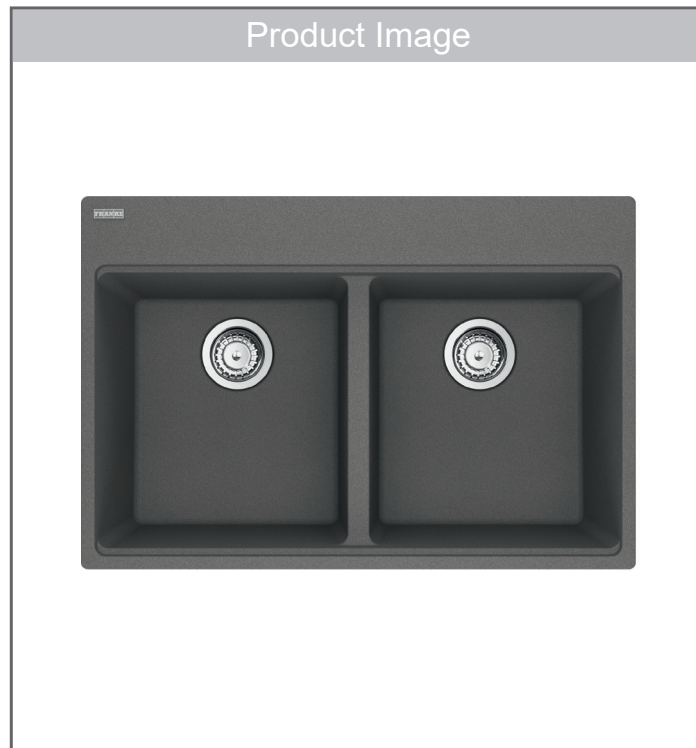

MARIS

GRANITE 31" DOUBLE BOWL SINK Model MAG6201414-S

TECHNICAL FEATURES

Overall Sink Size (OD)	31" x 20⁷/₈"
Equal Bowl Size (ID)	14³/₁₆" x 15⁹/₁₆"
Bowl Depth (ID)	9¹/₂"
Corner Radius	16mm
Minimum Cabinet Size	33"
Installation Type	Topmount
Warranty	Limited Lifetime

AVAILABLE FINISHES

Champagne MAG6201414-CHA-S 114.0687.220	Onyx MAG6201414-ONY-S 114.0687.223
Stone Grey MAG6201414-SHG-S 114.0687.226	Oyster MAG6201414-OYS-S 114.0687.224
Polar White MAG6201414-PWT-S 114.0687.225	Matte Black MAG6201414-MBK-S 114.0687.221
Mocha MAG6201414-MOC-S 114.0687.222	

INCLUDED ACCESSORIES

Strainer
1145
112.0266.494

OPTIONAL ACCESSORIES

Bottom Grid MA-14-36S 112.0687.992	Roller Mat PKG14-31RM 112.0256.867	Colander MAC-70S 112.0688.103

Cutting Board MAC-40S 112.0688.104	Drain Cover RNDCVR 112.0532.169

Colorline Strainer 900-XXX (xxx represents color)	Colorline Flange WD-900-XXX (xxx represents color)

Product Image