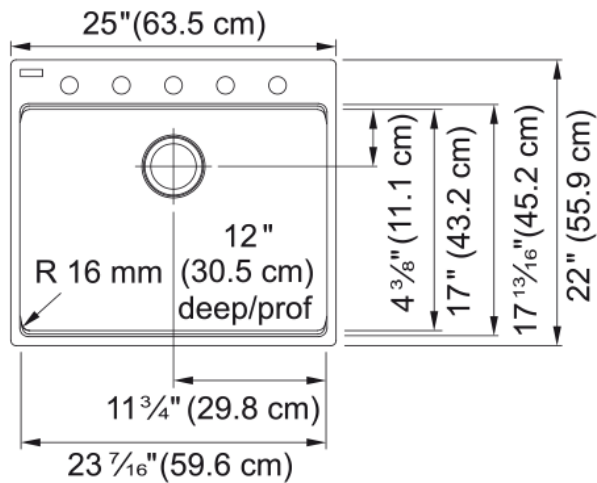

Maris Laundry Sink- MAG61023L-ONY. | 114.0637.872

Technical Data

Aspect

Sink type	Sink
Type of material	Granite
Number of bowls	1
Color	Onyx
Finish	None

Product Dimensions

Exterior size: right to left	25
Exterior size: front to back	22
Large bowl size: right to left	23.465
Large bowl size: front to back	17.035
Large bowl: depth	12

Installation

Minimum cabinet size	27"
----------------------	-----

Product specifications

Installation type	Topmount / drop in
Drain hole	3 1/2"
Position of drainer	No drainer

Product identification

Product brand	FRANKE
Product family	Maris
Collection	Maris
Certified by	CUPC