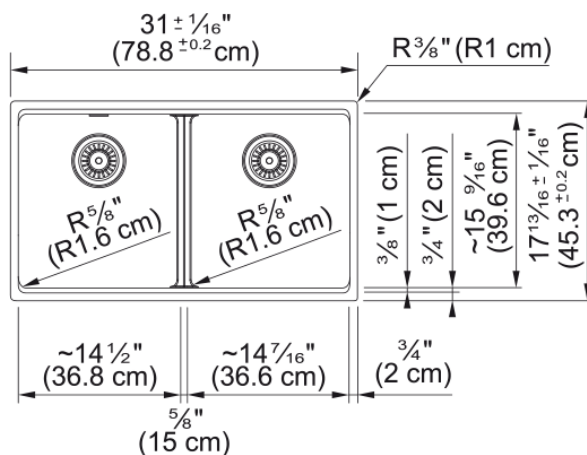

Maris Undermount Sink - MAG1201414-PWT | 125.0687.069

Technical Data

Aspect

Sink type	Sink
Type of material	Granite
Number of bowls	2
Color	Polar white
Finish	None

Product Dimensions

Exterior size: right to left	31.008
Exterior size: front to back	17.835
Large bowl size: right to left	14.252
Large bowl size: front to back	15.606
Large bowl: depth	9.492
Small bowl size: right to left	14.252
Small bowl size: front to back	15.606
Small bowl: depth	9.492

Installation

Minimum cabinet size	36"
----------------------	-----

Product specifications

Installation type	Undermount
Drain hole	3 1/2"
Position of drainer	No drainer

Product identification

Product brand	FRANKE
Product family	Maris
Collection	Maris
Certified by	IAPMO