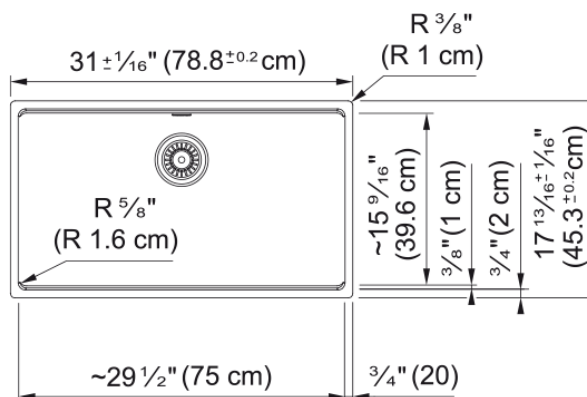

Maris Undermount Sink - MAG11029-CHA | 125.0687.092

Technical Data

Aspect

Sink type	Sink
Type of material	Granite
Number of bowls	1
Color	Champagne
Finish	None

Product Dimensions

Exterior size: right to left	31.008
Exterior size: front to back	17.843
Large bowl size: right to left	29.449
Large bowl size: front to back	15.512
Large bowl: depth	9.488

Installation

Minimum cabinet size	36"
----------------------	-----

Product specifications

Installation type	Undermount
Drain hole	3 1/2"
Position of drainer	No drainer

Product identification

Product brand	FRANKE
Product family	Maris
Collection	Maris
Certified by	IAPMO