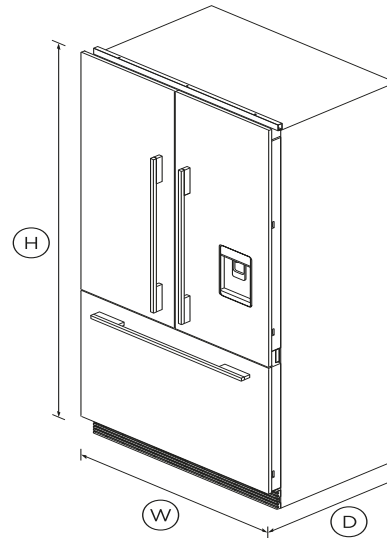

Integrated French Door Refrigerator Freezer, 36", Ice & Water

Series 7 | Integrated

Panel Ready | French hinge

This large capacity refrigerator with bottom freezer seamlessly integrates into your kitchen, fitting flush into your cabinetry.

- Spacious bottom freezer with full extension drawer gives easy access to frozen goods

DIMENSIONS

Height	71 13/16"
Width	35 1/16"
Depth	23 3/4"

FEATURES & BENEFITS

ActiveSmart™ Foodcare

ActiveSmart™ Foodcare learns how you live. It's technology which understands how you use your fridge and adjusts temperature, airflow and humidity inside to help keep food fresher for longer.