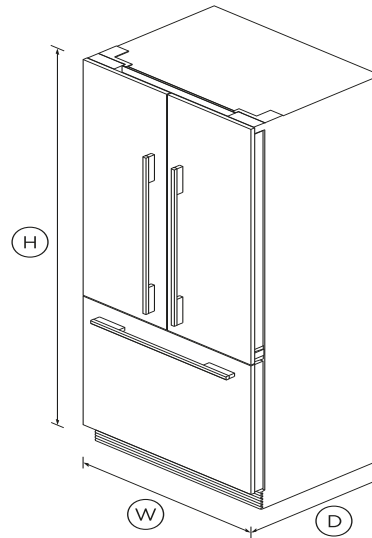

Integrated French Door Refrigerator Freezer, 32", Ice

Series 7 | Integrated

Panel Ready | French hinge

Designed to seamlessly integrate into your kitchen. With minimal gaps and no visible hinges, this model has a flush fit to suit any kitchen layout.

DIMENSIONS

Height	71 7/8"
Width	31 1/8"
Depth	23 11/16"

FEATURES & BENEFITS

Perfect Fit

These models fit flush and have minimal gaps, with no visible hinges. Our Integrated refrigeration can be seamlessly hidden behind your cabinetry or you can purchase our stainless steel door panel.