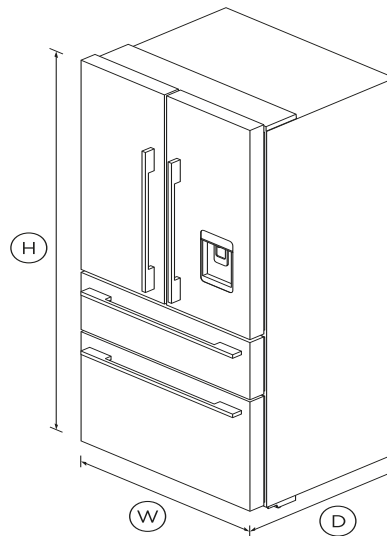

Freestanding French Door Refrigerator Freezer, 32", 16.9 cu ft, Ice & Water

Series 7 | Contemporary

Stainless Steel

Designed for those who need plenty of flexible space. Flush fit with a stylish stainless steel finish for a seamless look.

- With SmartTouch control panel for ease of use

DIMENSIONS

Height	70 1/2"
Width	31 1/8"
Depth	27 1/16"

FEATURES & BENEFITS

ActiveSmart™ Foodcare

ActiveSmart™ Foodcare learns how you live. It is technology which understands how you use your fridge and adjusts temperature, airflow and humidity inside to help keep food fresher for longer.

Easy slide drawers

With two independent freezer drawers and adjustable internal shelving and storage options, this fridge can be configured to suit your constantly changing needs.

Ultra slim water dispenser

The slimline water dispenser is easy to use. The angled water delivery means that almost any size or shape of vessel can be filled, while taking up no storage space in the door.

Ice maker

The internal ice maker delivers fresh ice to a dedicated freezer bin. Simply turn it off to free up freezer space or during busy times boost ice production by up to 30%.