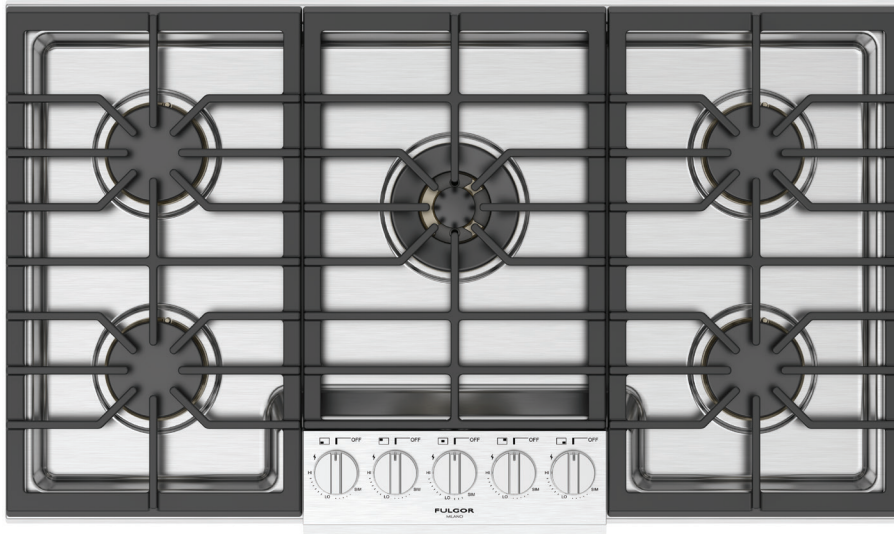

# SOFIA PROFESSIONAL 36"

CODE ID

36" PROFESSIONAL PRO GAS COOK TOP

**F6PGK365S1**

-  Knob control with back light system
-  1 Center Dual Burner
-  4 Stack Burner
-  Heavy Duty Grates
-  Continuous Grate Surface
-  Heavy Duty Control Panel

## COOKING SURFACE

- 3 Heavy duty continuous cast iron grates
- Heavy Gauge 304 Stainless Steel Burner Bowl
- 1 Solid Brass Dual Flame Burner with 20.000 BTU Max (NG)
- 4 Solid Brass Stacked Burners with 15.000 BTU Max (NG)
- Backlit Control Knobs
- Heavy duty control panel
- Large cooking area
- Full pot stability
- Natural Gas (LP Convertible)

## OPTIONAL ACCESSORIES

- FMWOK Wok ring
- FMSIM Simmer plate