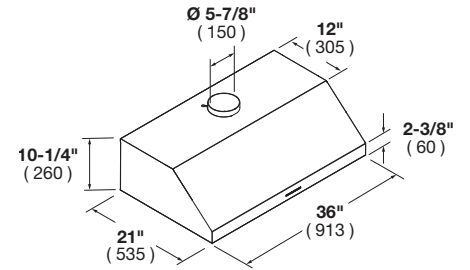

INSERT HOOD

450 CFM
69 dB sound rating
Baffle Filters
LED Lighting

OPTIONAL ACCESSORIES

FMFIL Charcoal Filters

DISTINTO

36" UNDERCABINET HOOD

CODE ID	F4UC36S1 - 36" UNDERCABINET HOOD	
Series and Finish	400 Series - Undercabinet - Stainless Steel	
CONTROL PANEL		
Control Type	4 speed pushbutton control	
PERFORMANCES		
Output (CFM)	450	
Sound Level (dB)	69	
Motor	One	
Venting Type	Ducted and recirculating	
FEATURES		
Filter Style	Baffle	
Lighting	2 x 1.2W LED	
Duct diameter	5 - 15/16"	(150 mm)
DIMENSIONS/WEIGHT		
Overall dim - Width	35 - 7/8"	(910 mm)
Overall dim - Height	10 - 1/4"	(260 mm)
Overall dim - Depth	21 - 1/8"	(535 mm)
Gross Weight	46 lbs	(21 kg)
POWER / RATINGS (115 V, 60 HZ)		
Watts / Amps	280W - 2.50A	
Power Cable	Nema 5-15P	
INSTRUCTIONS FOR USE		
Use & Care Manual / Installation Manual	English / French / Spanish	