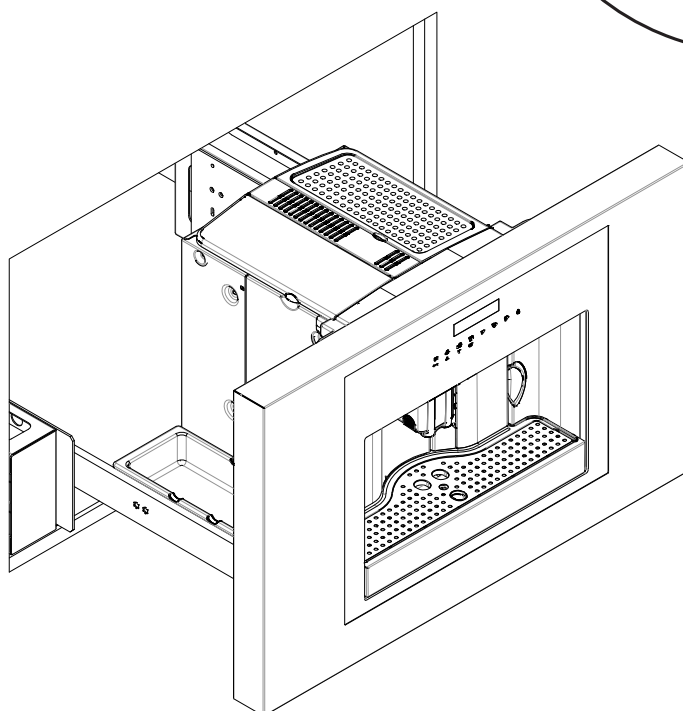

STEP / ÉTAPE / PASO - 7

**SUPPLIED WITH THE COFFEE MACHINE / FOURNI AVEC LA MACHINE À CAFÉ /
SUMINISTRADO CON LA MÁQUINA DE CAFÉ**