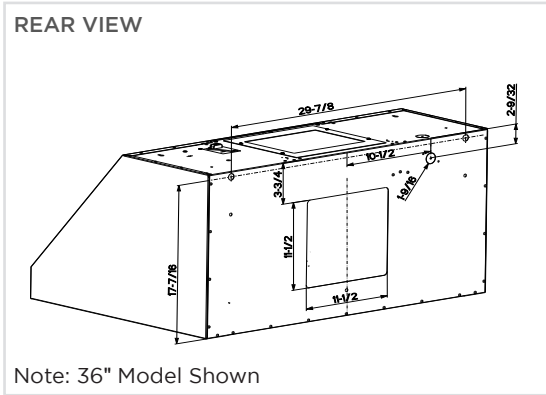

DIMENSIONAL DRAWINGS

Rev11 223
800 Aviation Parkway, Smyrna, TN 37167 (508) 358-5353 | www.faberonline.com