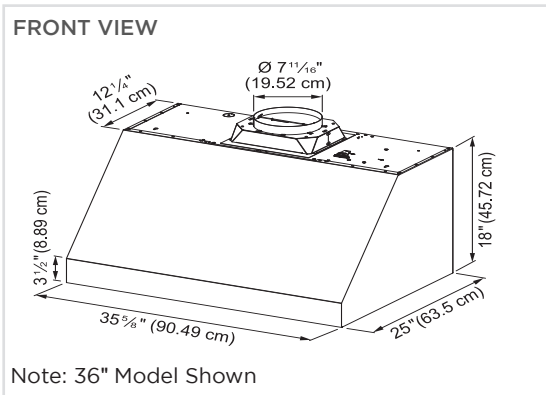

DIMENSIONAL DRAWINGS

Rev11 223
800 Aviation Parkway, Smyrna, TN 37167 (508) 358-5353 | www.faberonline.com