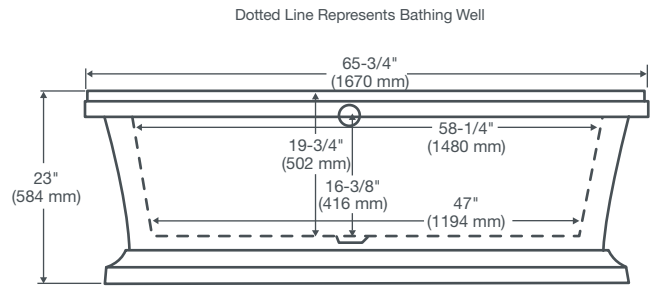

AMERICAN STANDARD

FITZGERALD™ FREESTANDING TUB

D62645004.XXX

FEATURES

- 84 gallon capacity
- Acrylic with fiberglass reinforcement
- Center drain
- Elegant soaking tub design

DIMENSIONS

NOMINAL DIMENSIONS

65-3/4" x 36" x 23" (1670 x 914 x 584 mm)

COLORS/FINISHES

Canvas White (415), Biscuit (071)

COMPLIANCE CERTIFICATIONS

Meets or Exceeds ASME A112.19.2/CSA B45.

Freestanding tubs use wall-mounted or freestanding faucets. The waste and overflow assembly is concealed between the walls of the tub, eliminating the need for a decorative exposed drain kit.

Measurements are $\pm \frac{1}{2}$ " (13 mm) and are subject to change without notice. Data herein supersedes all previous prior to publication date shown below.

NOTES:

If installing a deck-mounting fitting, before drilling any holes: check for interference with drain overflow. Mounting holes drilled by installer.

Dimensions of fixtures are nominal and may vary within the range of tolerances established by ASME A112.19.1M-1994. These measurements are subject to change or cancellation. No responsibility is assumed for use of superseded or voided leaflet.