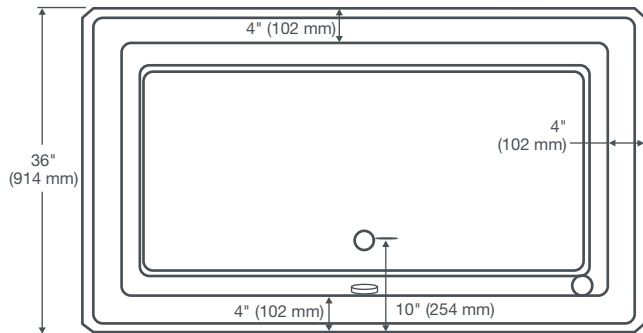

AMERICAN STANDARD

FITZGERALD™ FREESTANDING TUB

D62645004.XXX

FEATURES

- 84 gallon capacity
- Acrylic with fiberglass reinforcement
- Center drain
- Elegant soaking tub design

DIMENSIONS

NOMINAL DIMENSIONS

65-3/4" x 36" x 23" (1670 x 914 x 584 mm)

COLORS/FINISHES

Canvas White (415), Biscuit (071)

COMPLIANCE CERTIFICATIONS

Meets or Exceeds ASME A112.19.2/CSA B45.

Freestanding tubs use wall-mounted or freestanding faucets. The waste and overflow assembly is concealed between the walls of the tub, eliminating the need for a decorative exposed drain kit.

Measurements are $\pm \frac{1}{2}$ " (13 mm) and are subject to change without notice. Data herein supersedes all previous prior to publication date shown below.

NOTES:

If installing a deck-mounting fitting, before drilling any holes: check for interference with drain overflow. Mounting holes drilled by installer.

Dimensions of fixtures are nominal and may vary within the range of tolerances established by ASME A112.19.1M-1994. These measurements are subject to change or cancellation. No responsibility is assumed for use of superseded or voided leaflet.