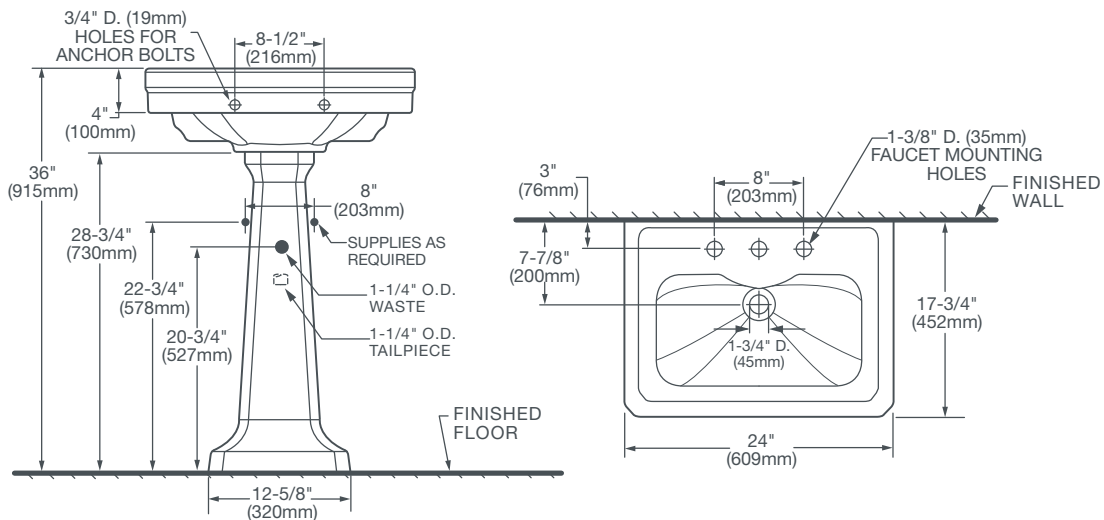

FITZGERALD™

24" PEDESTAL LAVATORY

FEATURES

- Fine fire clay
- Romantic design
- Faucet ledge with integral soap recess
- Recessed overflow

DIMENSIONS

NOMINAL DIMENSIONS

24" x 17-3/4" x 36" (609 x 452 x 915mm)
Pedestal back open 13-1/2" up from floor

BOWL INSIDE DIMENSIONS

17-3/4" (450mm) wide
9-1/2" (242mm) front to back
6-3/8" (162mm) depth

COLORS/FINISHES

Canvas White (415), Biscuit (071)

SEPARATE COMPONENTS

- D20030001.XXX Lavatory with Single Hole
- D20030008.XXX Lavatory with Three Hole
- D21015000.XXX Pedestal Base Only
- 7301531-100.0070A Pedestal Lavatory Mounting Kit

COMPLIANCE CERTIFICATIONS

Meets or Exceeds ASME A112.19.2-2008/CSA B45.1-8

NOTES:

- Dimension shown for location of supplies and "P" trap are suggested. Provide suitable reinforcement for all wall supports.
- Pedestal anchoring screws not included
- Fittings not included with fixture and must be ordered separately.
- Installation Instructions supplied with lavatory and console legs.

IMPORTANT:

Dimensions of fixtures are nominal and may vary within the range of tolerance established by ANSI standards. These measurements are subject to change or cancellation. No responsibility is assumed for use of superseded or voided pages.