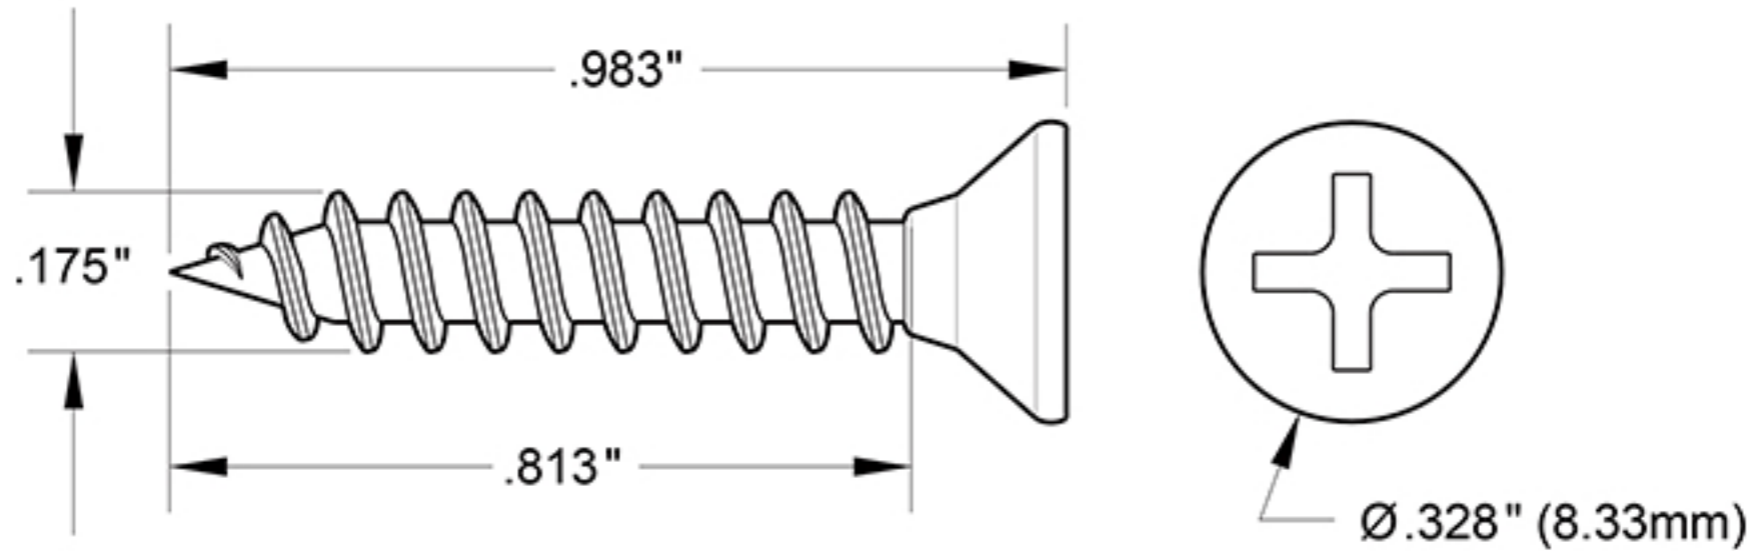

SCWS910

#9 x 1" WOOD SCREW / STEEL

DRAWING NOT TO SCALE

NOTE: Deltana reserves the right to constantly improve its products and is not responsible for differences between the product in-hand and the specifications contained in this drawing. We do not recommend to pre-drill holes or pre-cut woods or metals based on the drawing information if the veracity of the specifications has not been proven by the live product.