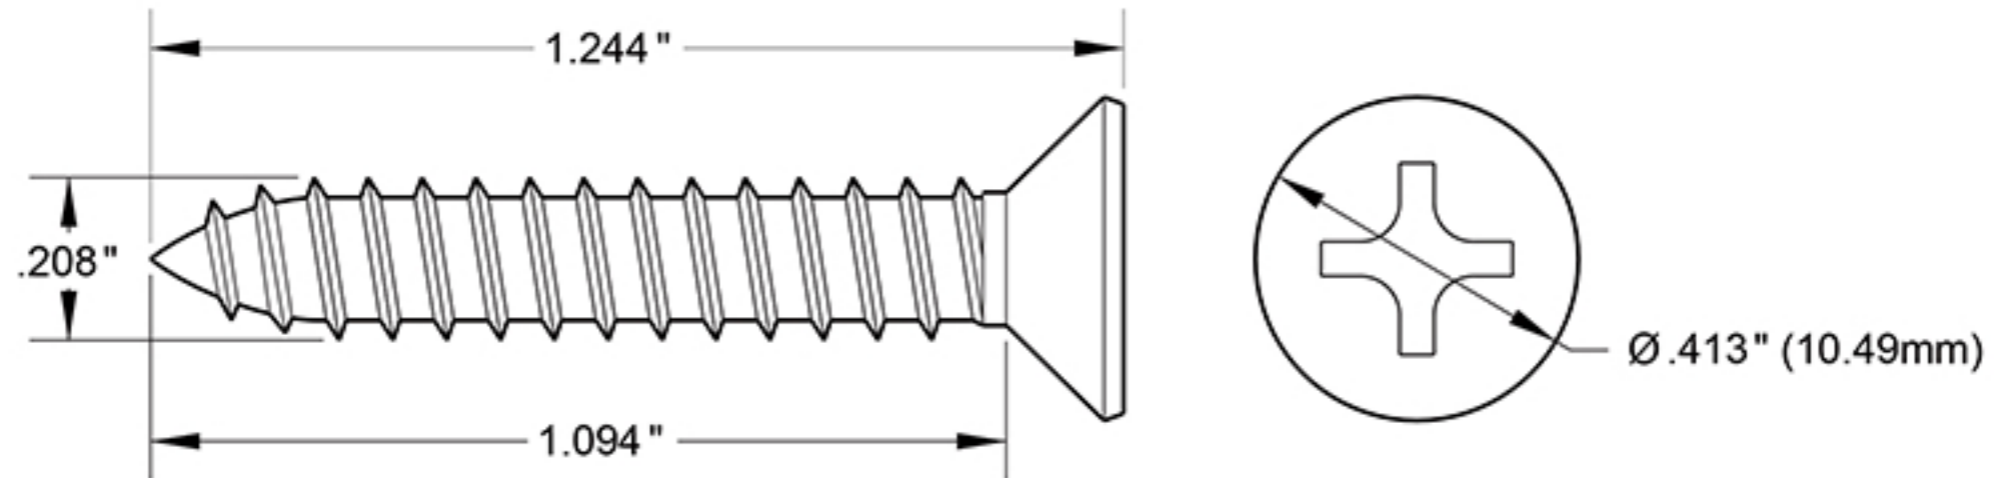

SCWB12125

#12 x 1-1/4" WOOD SCREW / SOLID BRASS

DRAWING NOT TO SCALE

NOTE: Deltana reserves the right to constantly improve its products and is not responsible for differences between the product in-hand and the specifications contained in this drawing. We do not recommend to pre-drill holes or pre-cut woods or metals based on the drawing information if the veracity of the specifications has not been proven by the live product.