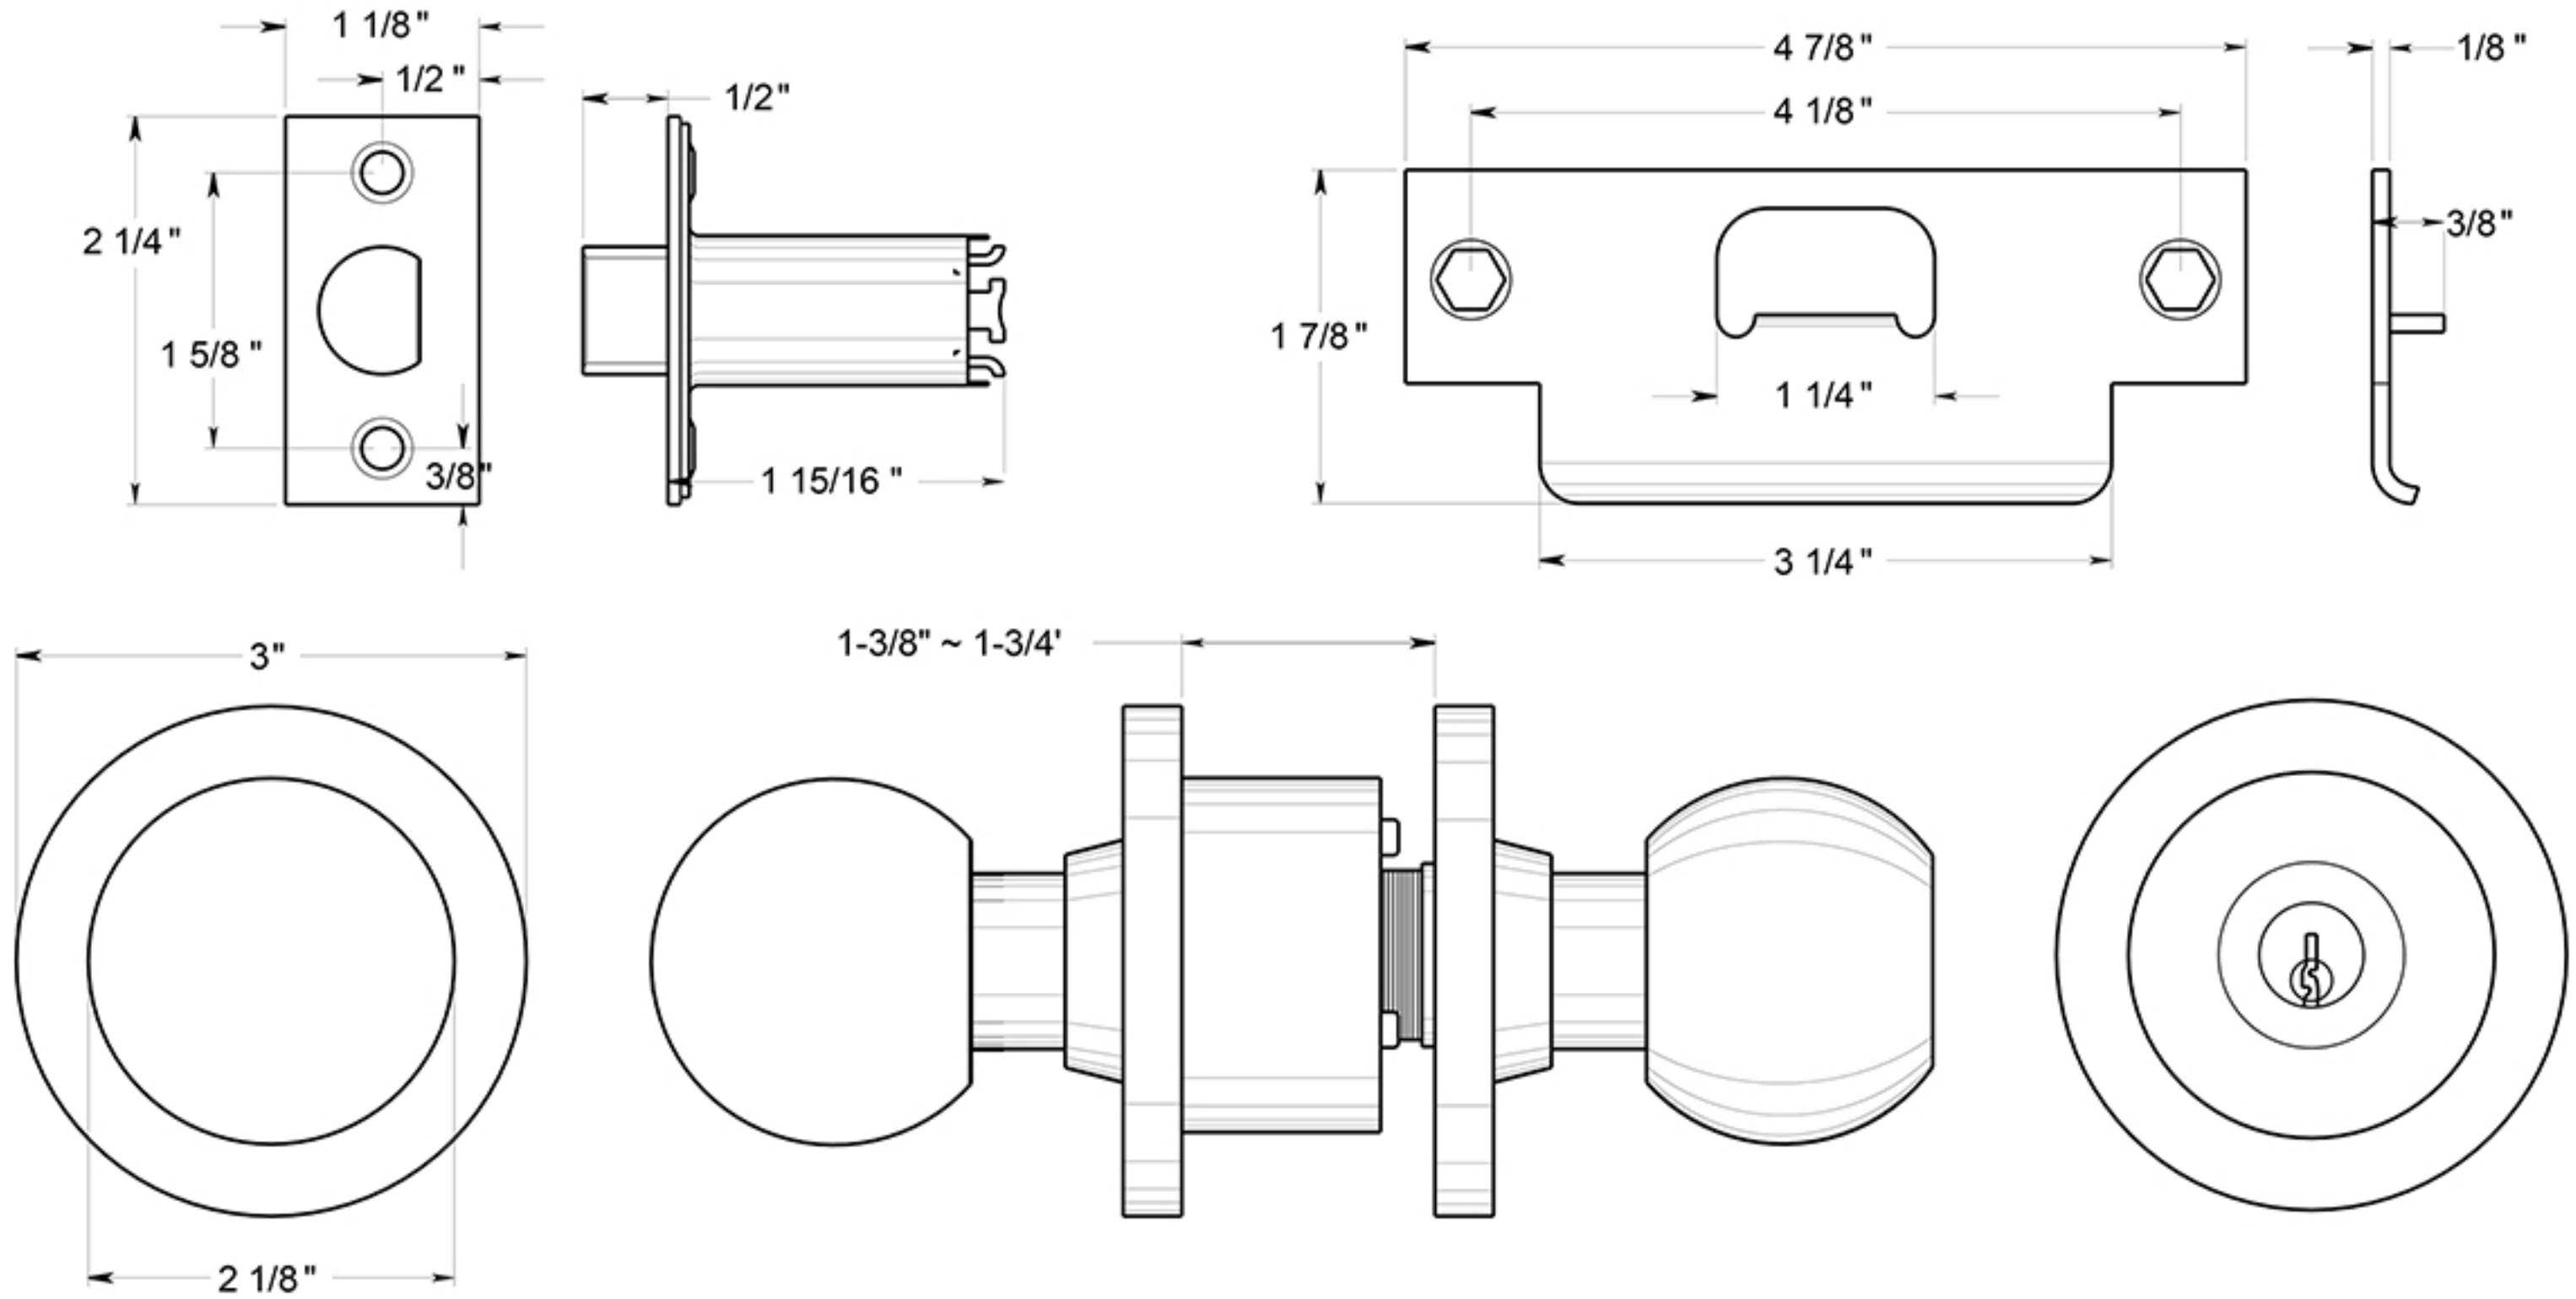

CL109EAC

KNOBSET / CLASSROOM / COMMERCIAL GRADE 2 / STEEL & ZINC

DRAWING NOT TO SCALE

NOTE: Deltana reserves the right to constantly improve its products and is not responsible for differences between the product in-hand and the specifications contained in this drawing. We do not recommend to pre-drill holes or pre-cut woods or metals based on the drawing information if the veracity of the specifications has not been proven by the live product.