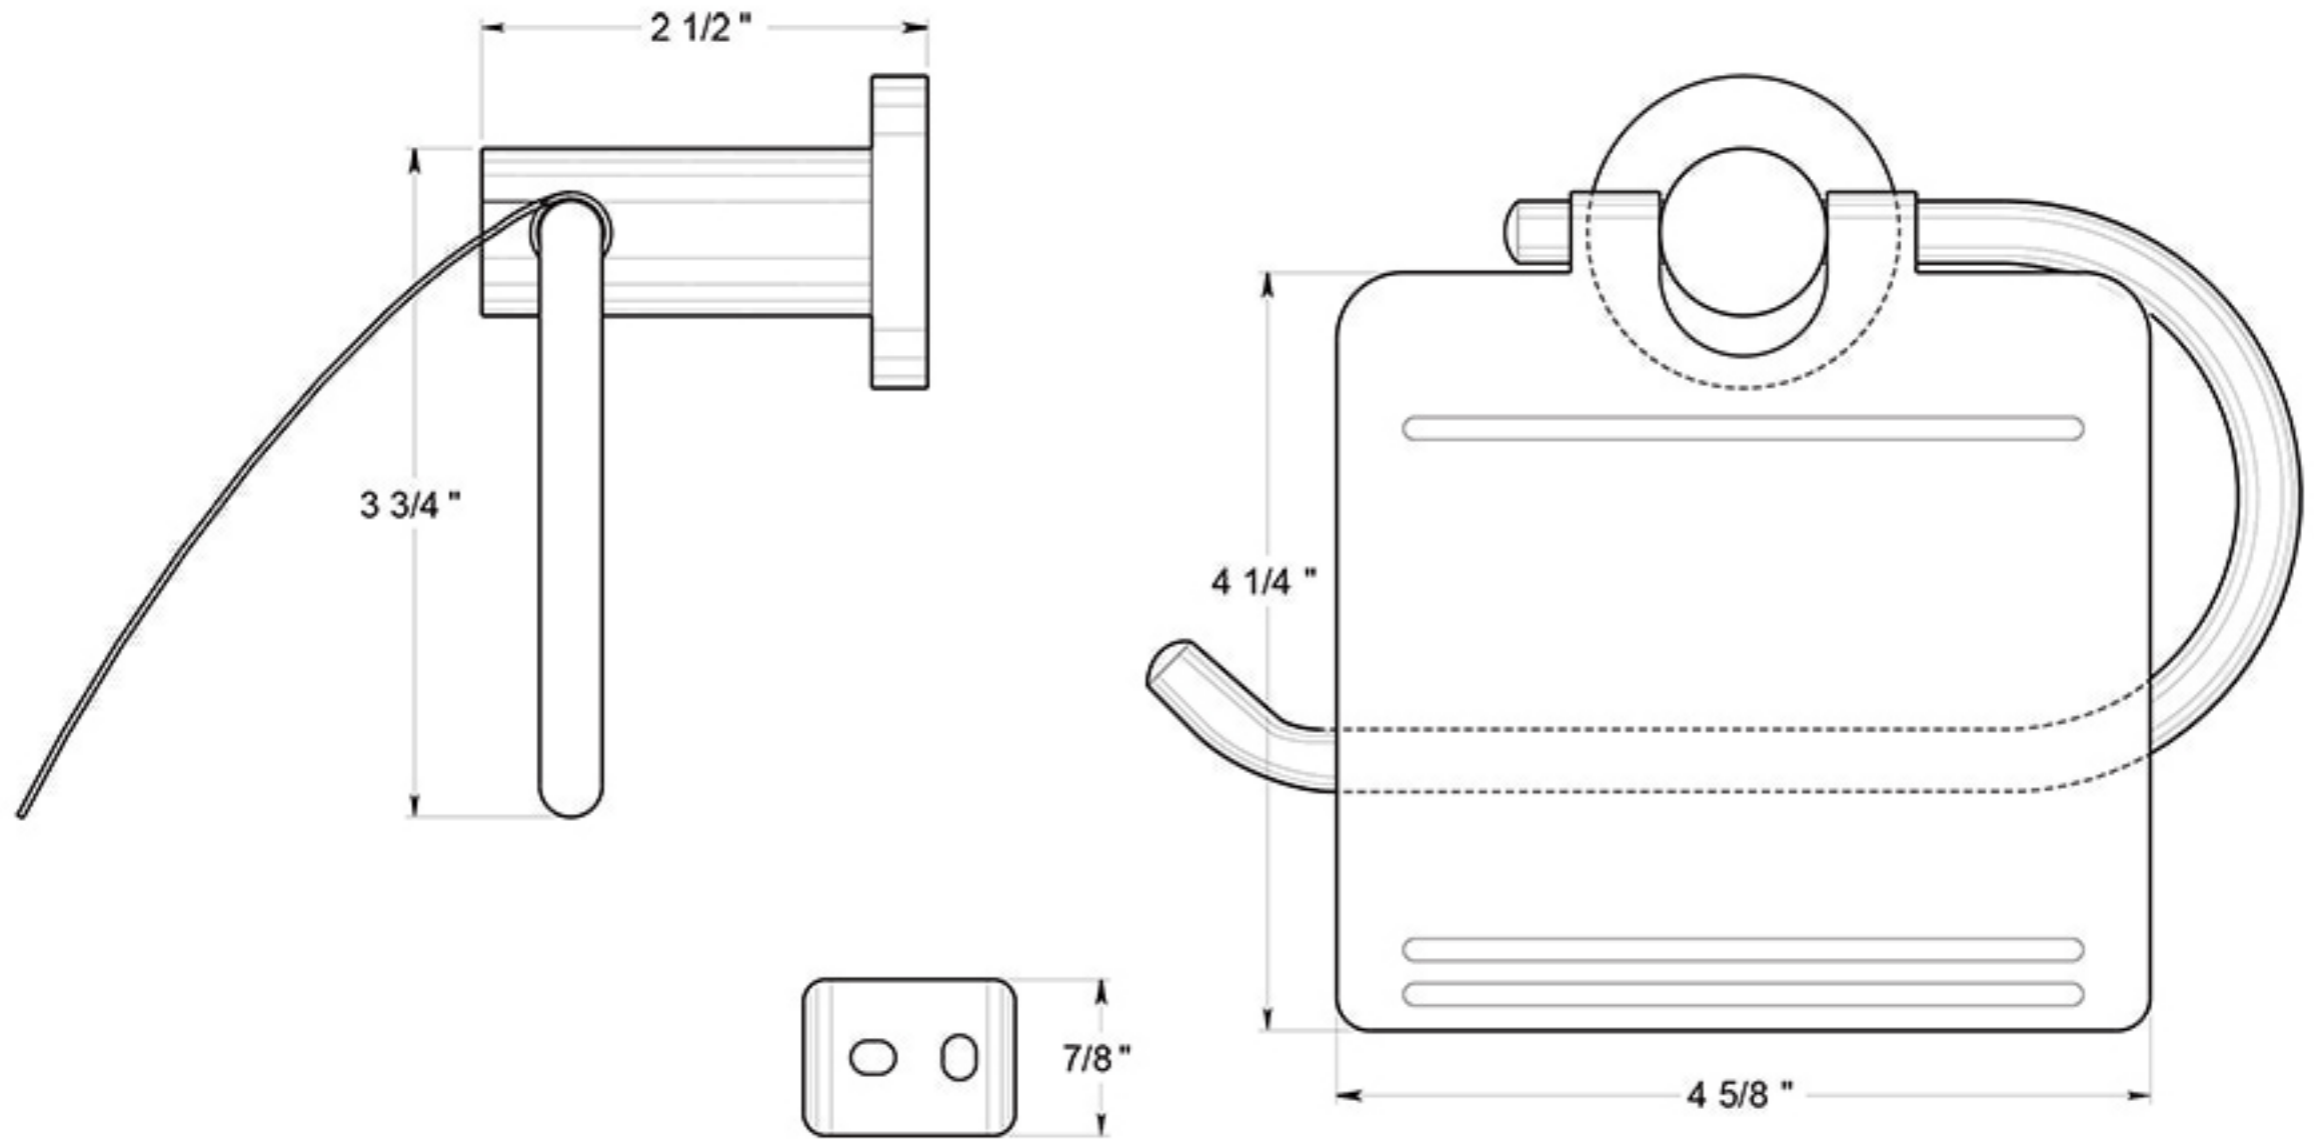

BBN2011

TOILET PAPER HOLDER / SINGLE POST / ZINC

DRAWING NOT TO SCALE

NOTE: Deltana reserves the right to constantly improve its products and is not responsible for differences between the product in-hand and the specifications contained in this drawing. We do not recommend to pre-drill holes or pre-cut woods or metals based on the drawing information if the veracity of the specifications has not been proven by the live product.