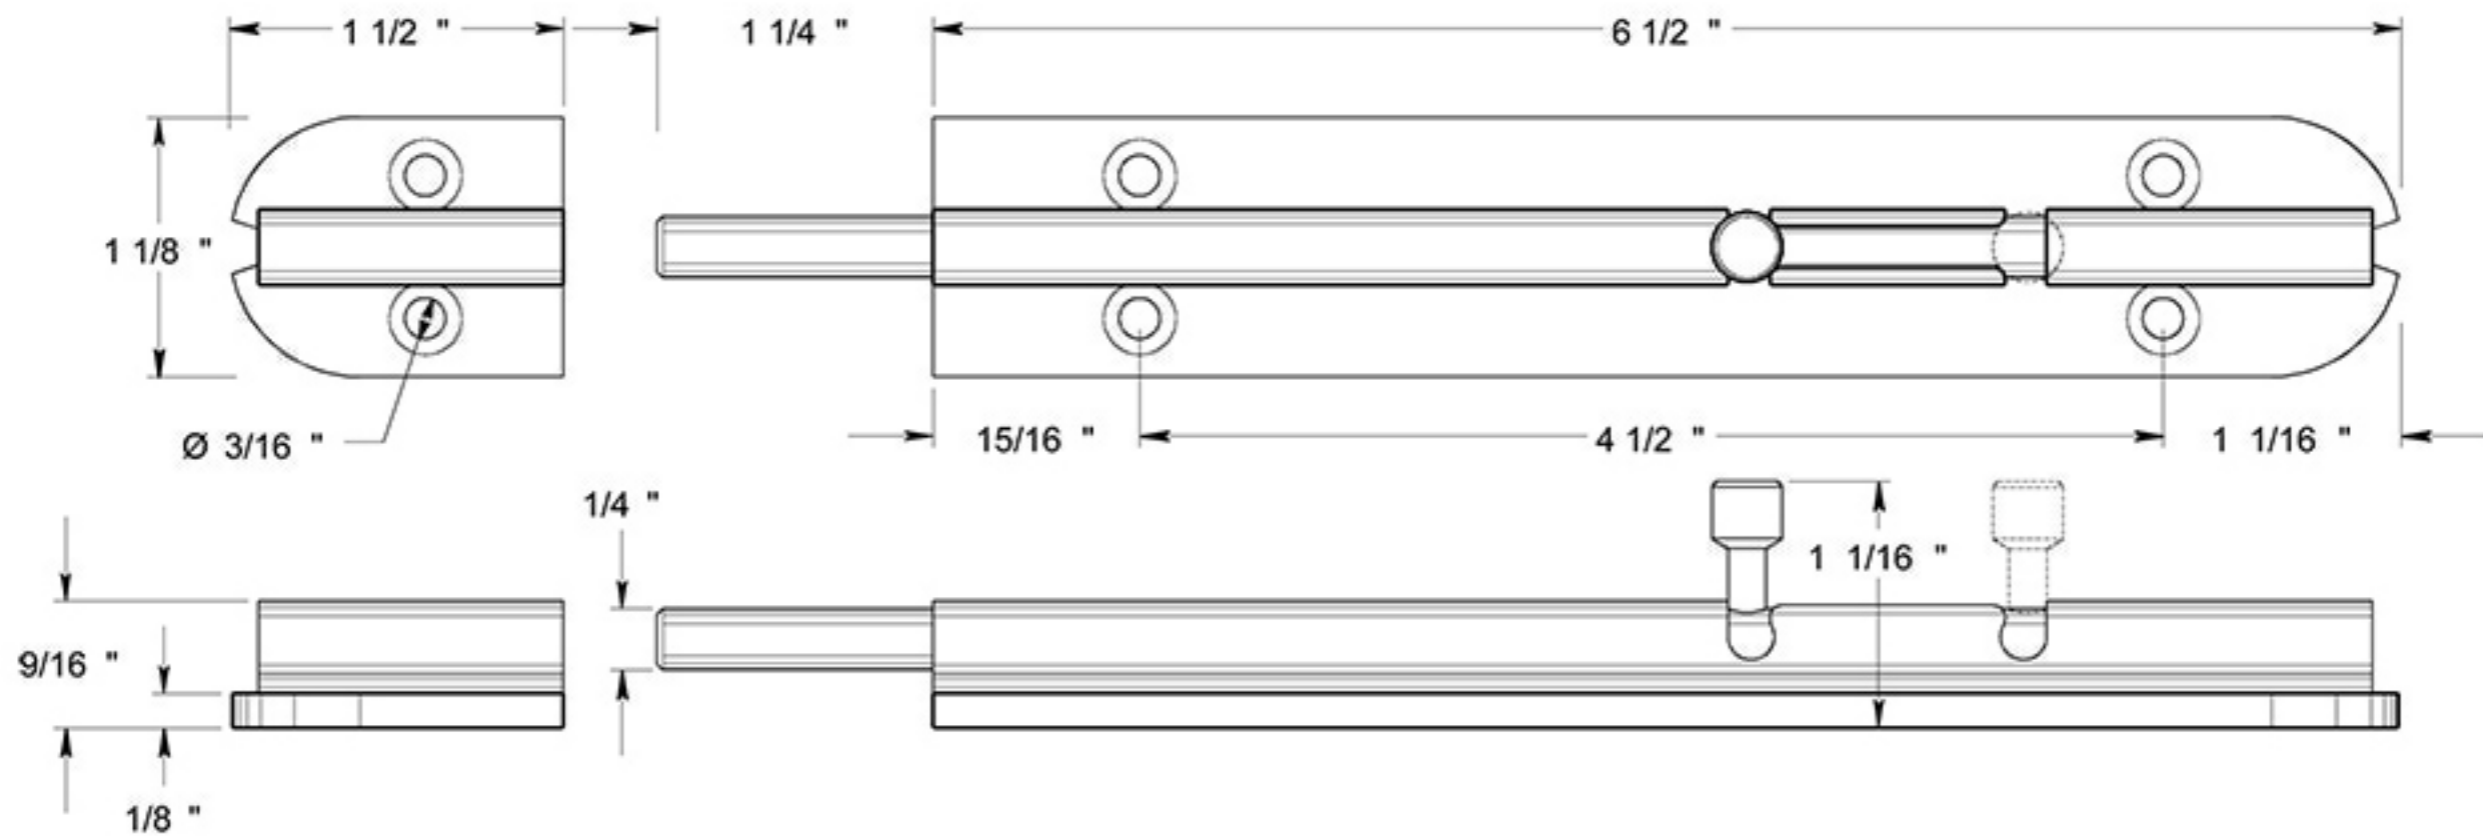

8BB32D

8" BARREL BOLT / STAINLESS STEEL

DRAWING NOT TO SCALE

NOTE: Deltana reserves the right to constantly improve its products and is not responsible for differences between the product in-hand and the specifications contained in this drawing. We do not recommend to pre-drill holes or pre-cut woods or metals based on the drawing information if the veracity of the specifications has not been proven by the live product.