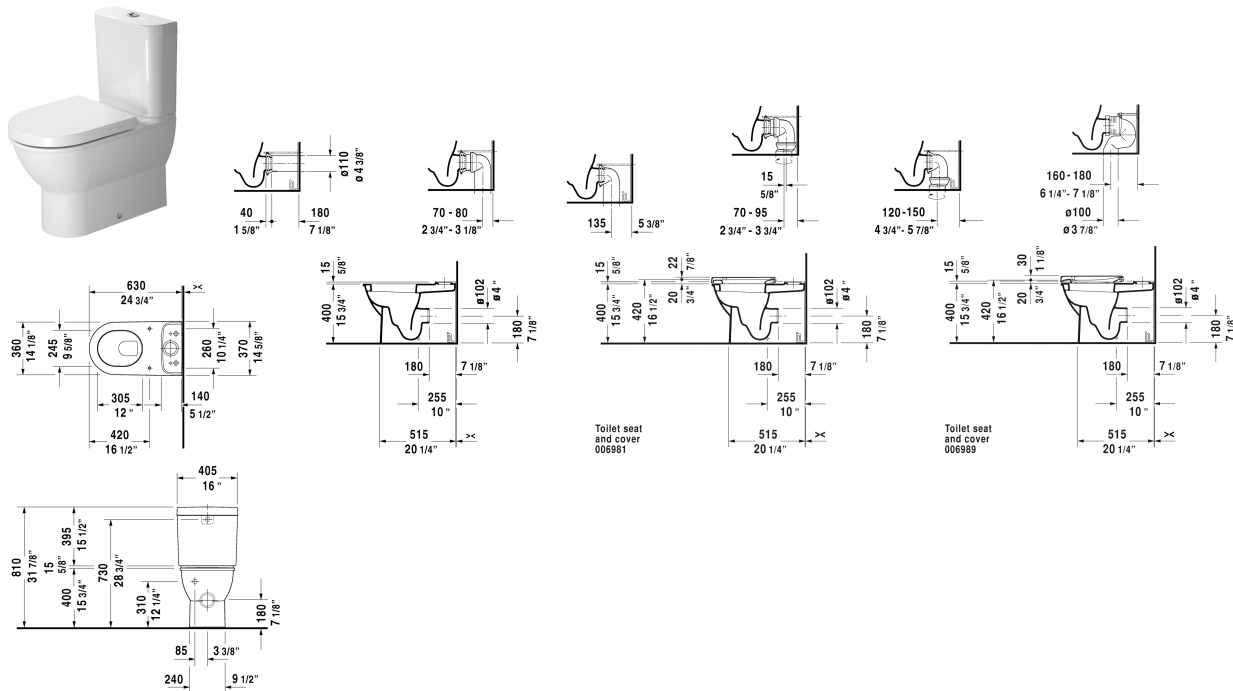

Darling New Toilet close-coupled # 213809..92 / 213809..921

< 14 5/8" Inch >

Toilet close-coupled	Dimension	Weight	Order number
(without tank), washdown model, outlet for vario connector set, for horizontal and vertical outlet, length adjustable from 2 3/4" - 5 3/4", and vario connecting bend, vertical outlet from 5 1/2" - 7 1/8", hardware included, cUPC listed			
Colors			
00 White 20 HygieneGlaze (an antibacterial ceramic glaze that provides almost indefinite effectiveness)			
Variant			
♣ 1.6/0.8 gpf	14 5/8" x 24 3/4" Inch	66.1 lb	213809..92
♣ 1.6/0.8 gpf	14 5/8" x 24 3/4" Inch	66.1 lb	213809..921
Vario connector set incl. excenter		3.3 lb	001422
Vario connecting bend for vertical outlet		1.5 lb	899025
Suitable products			
Toilet seat and cover hinges stainless steel, removable, with slow close,			006989

Darling New Toilet close-coupled # 213809..92 / 213809..921

|< 14 5/8" Inch >|

Tank with Dual Flush mechanism, Chrome, for bottom left supply, cUPC listed, 16" x 6 1/4" Inch	16" x 6 1/4" Inch	093110
Toilet seat and cover hinges stainless steel, without slow close,		006981

All drawings contain the necessary measurements which are subject to standard tolerances. They are stated in inch & mm and are non-binding. Exact measurements, in particular for customized installation scenarios, can only be taken from the finished ceramic piece.