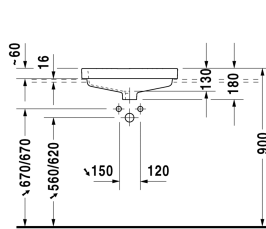

Vero Vanity basin # 0315550000 / 0315550030 / 0315550060

| < 21 5/8" Inch > |

Vanity basin	Dimension	Weight	Order number
drop-in basin, with overflow, with faucet deck, cUPC® listed*, 21 5/8" Inch			
Colors			
00 White			
Variant			
●	21 5/8" x 18 1/4" Inch	28.9 lb	0315550000
● ● ●	21 5/8" x 18 1/4" Inch	28.9 lb	0315550030
☒	21 5/8" x 18 1/4" Inch	28.9 lb	0315550060
Infobox			
* Complies with following standards: ASME A112.19.2/CSA B45.1			
Sanitary ceramics with the special WonderGliss surface finish will remain clean and attractive-looking for a long time to come. When ordering WonderGliss please add a "1" as eleventh digit to the model number.			
Suitable products			
Vanity unit wall-mounted 1 pull-out compartment, countertop including one cut-out, for 1 vanity basin centered, 31 1/2" x 21 5/8" Inch	31 1/2" x 21 5/8" Inch		KT6794
Vanity unit wall-mounted 1 pull-out compartment, countertop including one cut-out, for 1 vanity basin centered, 39 3/8" x 21 5/8" Inch	39 3/8" x 21 5/8" Inch		KT6795

All drawings contain the necessary measurements which are subject to standard tolerances. They are stated in inch & mm and are non-binding. Exact measurements, in particular for customized installation scenarios, can only be taken from the finished ceramic piece.