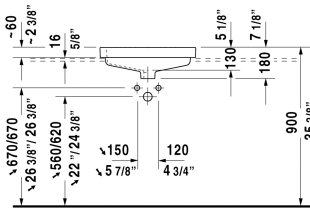

Vero Vanity basin # 0315550000 / 0315550030 / 0315550060

| < 21 5/8" Inch > |

Vanity basin	Dimension	Weight	Order number
drop-in basin, with overflow, with faucet deck, cUPC® listed*, 21 5/8" Inch			
Colors			
00 White			
Variant			
●	21 5/8" x 18 1/4" Inch	28.9 lb	0315550000
● ● ●	21 5/8" x 18 1/4" Inch	28.9 lb	0315550030
☒	21 5/8" x 18 1/4" Inch	28.9 lb	0315550060
Infobox			
* Complies with following standards: ASME A112.19.2/CSA B45.1			
Sanitary ceramics with the special WonderGliss surface finish will remain clean and attractive-looking for a long time to come. When ordering WonderGliss please add a "1" as eleventh digit to the model number.			
Suitable products			
Vanity unit wall-mounted 1 pull-out compartment, countertop including one cut-out, for 1 vanity basin centered, 31 1/2" x 21 5/8" Inch	31 1/2" x 21 5/8" Inch		KT6794
Vanity unit wall-mounted 1 pull-out compartment, countertop including one cut-out, for 1 vanity basin centered, 39 3/8" x 21 5/8" Inch	39 3/8" x 21 5/8" Inch		KT6795

All drawings contain the necessary measurements which are subject to standard tolerances. They are stated in inch & mm and are non-binding. Exact measurements, in particular for customized installation scenarios, can only be taken from the finished ceramic piece.