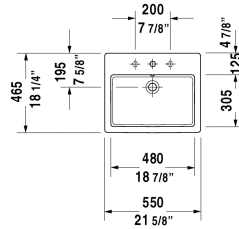

Vero Vanity basin # 0315550000 / 0315550030 / 0315550060

| < 21 5/8" Inch > |

Vanity basin	Dimension	Weight	Order number
drop-in basin, with overflow, with faucet deck, cUPC® listed*, 21 5/8" Inch			
Colors			
00 White			
Variant			
●	21 5/8" x 18 1/4" Inch	28.9 lb	0315550000
● ● ●	21 5/8" x 18 1/4" Inch	28.9 lb	0315550030
☒	21 5/8" x 18 1/4" Inch	28.9 lb	0315550060
Infobox			
* Complies with following standards: ASME A112.19.2/CSA B45.1			
Sanitary ceramics with the special WonderGliss surface finish will remain clean and attractive-looking for a long time to come. When ordering WonderGliss please add a "1" as eleventh digit to the model number.			
Suitable products			
Vanity unit wall-mounted 1 pull-out compartment, countertop including one cut-out, for 1 vanity basin centered, 31 1/2" x 21 5/8" Inch	31 1/2" x 21 5/8" Inch		KT6794
Vanity unit wall-mounted 1 pull-out compartment, countertop including one cut-out, for 1 vanity basin centered, 39 3/8" x 21 5/8" Inch	39 3/8" x 21 5/8" Inch		KT6795