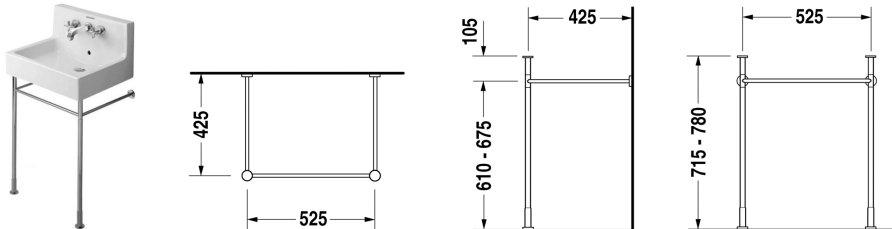

Vero Metal console # 0030631000

Metal console	Dimension	Weight	Order number
height adjustable +2", for washbasin # 045360, 045460, 235060			
Colors			
10 Chrome			
Variant			
		6.2 lb	0030631000
Suitable products			
Furniture washbasin with tap platform, hardware included, wall-mounted, 23 5/8" x 18 1/4" Inch	23 5/8" x 18 1/4" Inch		045460
Washbasin with overflow, with back panel, wall-mounted, for wall tap, hardware included, cUPC listed, 23 5/8" x 18 1/2" Inch	23 5/8" x 18 1/2" Inch		045360

All drawings contain the necessary measurements which are subject to standard tolerances. They are stated in inch & mm and are non-binding. Exact measurements, in particular for customized installation scenarios, can only be taken from the finished ceramic piece.