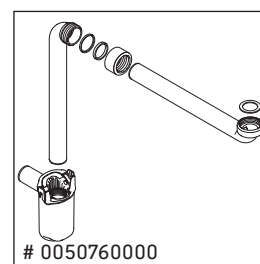

## Mounting instructions

A mm	B mm	W mm	X mm
520	282	16	834

ME by Starck # 233653