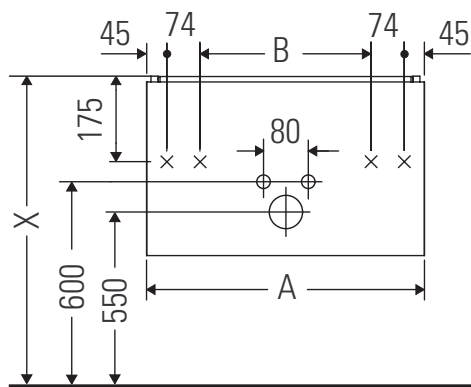

# L-Cube

## Mounting instructions

A mm	B mm	W mm	X mm
520	282	16	834

ME by Starck # 233653