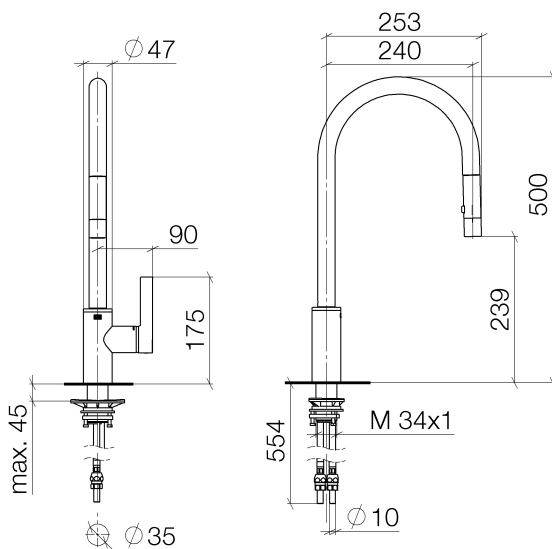

Kitchen sink - Tara Ultra

Single-lever mixer pull-down with spray function - platinum matte

Article number: 33 870 875-06 0010

- 9-1/2" Projection
- Swiveling spout 360°
- Laminar and spray function
- Total height 19-5/8"
- 9-1/2" height to aerator/spout outlet
- 1-3/8" hole diameter
- 2x 10 mm flexible supply lines including 3/8" US adapters
- 59" metal shower hose
- Sprayface with descaling system
- Water flow rate limited to max. 1.5 gpm
- lead-free
- (ADA)
- Internal backflow preventer.
- Push button locks into spray mode when pressed. To switch back to laminar flow the water must be turned off.

platinum matte

Dimensional drawing

All dimensions in mm / inch = mm x 0,0394

Kitchen sink - Tara Ultra

Single-lever mixer pull-down with spray function - platinum matte

Article number: 33 870 875-06 0010

Flow rate chart

Kitchen sink - Tara Ultra

Single-lever mixer pull-down with spray function - platinum matte

Article number: 33 870 875-06 0010

Other surface finishes

polished chrome

33 870 875-00 0010

Dark Brass matte

33 870 875-16 0010