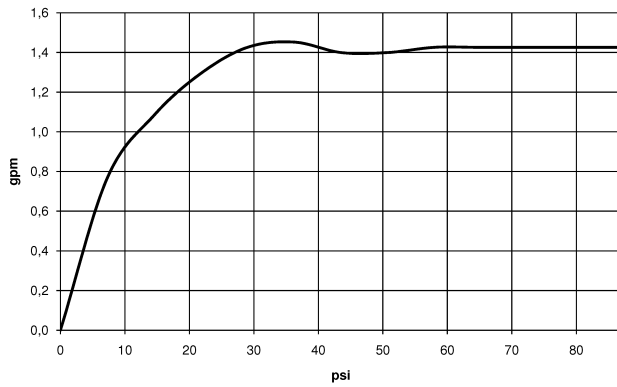

Kitchen sink - Tara Ultra

Single-lever mixer pull-down with spray function - platinum matte

Article number: 33 870 875-06 0010

- 9-1/2" Projection
- Swiveling spout 360°
- Laminar and spray function
- Total height 19-5/8"
- 9-1/2" height to aerator/spout outlet
- 1-3/8" hole diameter
- 2x 10 mm flexible supply lines including 3/8" US adapters
- 59" metal shower hose
- Sprayface with descaling system
- Water flow rate limited to max. 1.5 gpm
- lead-free
- (ADA)
- Internal backflow preventer.
- Push button locks into spray mode when pressed. To switch back to laminar flow the water must be turned off.

platinum matte

Dimensional drawing

All dimensions in mm / inch = mm x 0,0394

Kitchen sink - Tara Ultra

Single-lever mixer pull-down with spray function - platinum matte

Article number: 33 870 875-06 0010

Flow rate chart