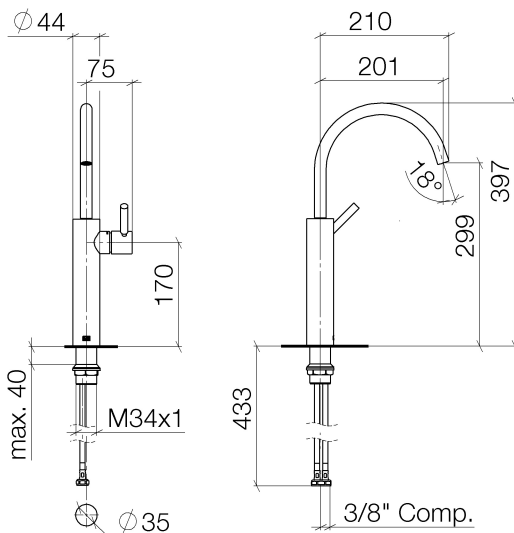

Sink - Meta

Single-lever lavatory mixer with extended shank without drain - platinum matte

Article number: 33 534 661-06 0010

- 7-7/8" Projection
- Swiveling spout 360°
- Round aerated stream
- Total height 15-5/8"
- Height to aerator/spout outlet 11-3/4"
- 1-3/8" hole diameter
- 2 x pressure hose with 3/8" compression fitting
- Water flow rate limited to max. 1.2 gpm
- lead-free
- (ADA)
- For combination with vessel sinks.

platinum matte

Dimensional drawing

All dimensions in mm / inch = mm x 0,0394

Sink - Meta

Single-lever lavatory mixer with extended shank without drain - platinum matte

Article number: 33 534 661-06 0010

Flow rate chart

Sink - Meta

Single-lever lavatory mixer with extended shank without drain - platinum matte

Article number: 33 534 661-06 0010

Other surface finishes

polished chrome

33 534 661-00 0010

black matte

33 534 661-33 0010