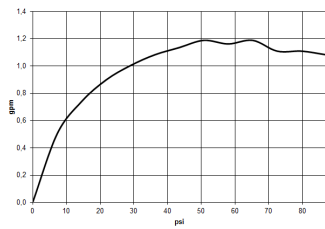

Sink - Meta

Single-lever lavatory mixer with extended shank without drain - platinum matte

Article number: 33 534 661-06 0010

- 7-7/8" Projection
- Swiveling spout 360°
- Round aerated stream
- Total height 15-5/8"
- Height to aerator/spout outlet 11-3/4"
- 1-3/8" hole diameter
- 2 x pressure hose with 3/8" compression fitting
- Water flow rate limited to max. 1.2 gpm
- lead-free
- (ADA)
- For combination with vessel sinks.

platinum matte

Dimensional drawing

All dimensions in mm / inch = mm x 0,0394

Sink - Meta

Single-lever lavatory mixer with extended shank without drain - platinum matte

Article number: 33 534 661-06 0010

Flow rate chart