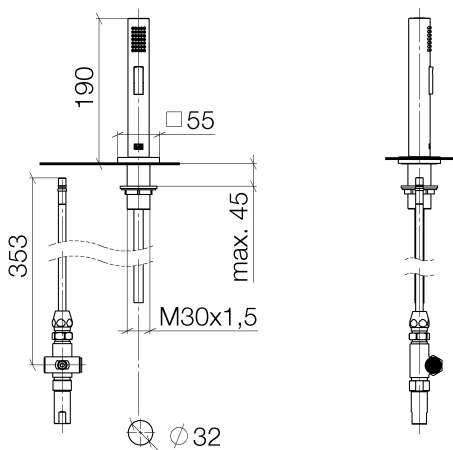

Kitchen sink - Series-various
Side spray set - Dark Platinum matte
Article number: 27 722 970-99

- With square flange
- Spray mode
- Integrated diverter
- Total height 7-1/2"
- Side spray hole diameter 1-1/4"
- Fabric braided spray hose 59"
- Sprayface with descaling system
- lead-free
- Fittings group in compliance with DIN 4109: 1
- For combination with LOT series
- Internal backflow preventer.
- Button has to be pressed while using.

Dark Platinum matte

Dimensional drawing

All dimensions in mm / inch = mm x 0,0394

Kitchen sink - Series-various
Side spray set - Dark Platinum matte
Article number: 27 722 970-99

Kitchen sink - Series-various
Side spray set - Dark Platinum matte
Article number: 27 722 970-99