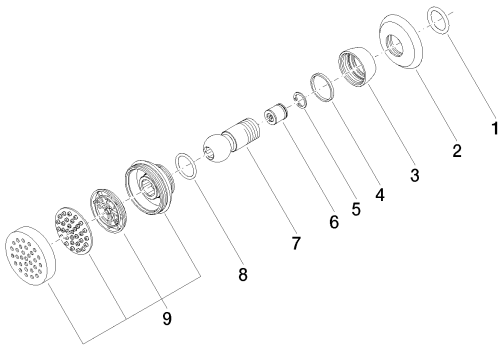

Shower - Madison
Body spray without volume control - polished chrome
Article number: 28 518 360-00

- \varnothing 2-1/8"
- swivels 25°
- Stream: Rain
- Flange diameter 2-1/8"
- 1/2" connection
- Water flow rate limited to max. 1.3 gpm

Flow rate chart

Trajectory length diagram

Shower - Madison
Body spray without volume control - polished chrome
Article number: 28 518 360-00

Other surface finishes

platinum matte
28 518 360-06

platinum
28 518 360-08

Durabrass
28 518 360-09

Brushed Durabrass
28 518 360-28

Dark Platinum matte
28 518 360-99

More custom finish options are available via special production (xTra Service). Please see our finish matrix for availability and pricing or contact a Dornbracht representative.

Required article

35 080 970-90 0010
Rough-in adapter -

Shower - Madison
 Body spray without volume control - polished chrome
 Article number: 28 518 360-00

Spare parts list

Number	Item Number	Designation	Number of units
1	09 14 10 026 90	seal	1
2	09 27 35 003-00	rosette	1
3	09 23 30 027-00	nut	1
4	09 14 15 010 90	ring	1
5	09 16 01 014 90	ring	1
6	09 23 01 048 90	back-flow preventer	1
7	09 21 40 016-00	connection	1
8	09 14 10 015 90	seal	1
9	90 12 05 028 00-00	casing (completely)	1