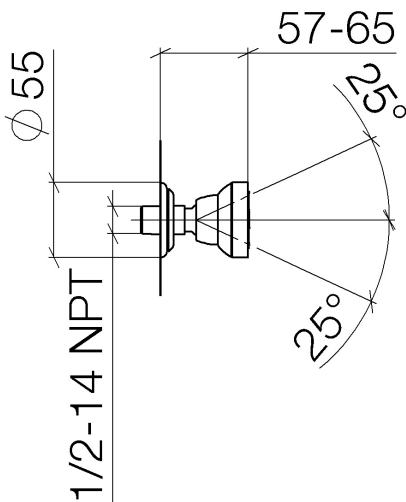

Shower - Madison
Body spray without volume control - polished chrome
Article number: 28 518 360-00

- \varnothing 2-1/8"
- swivels 25°
- Stream: Rain
- Flange diameter 2-1/8"
- 1/2" connection
- Water flow rate limited to max. 1.3 gpm

polished chrome

Accessory is required for this item.

Dimensional drawing

All dimensions in mm / inch = mm x 0,0394

Shower - Madison
Body spray without volume control - polished chrome
Article number: 28 518 360-00

Flow rate chart

Trajectory length diagram

Shower - Madison
Body spray without volume control - polished chrome
Article number: 28 518 360-00

Other surface finishes

platinum matte
28 518 360-06

platinum
28 518 360-08

Required article

35 080 970-90 0010
Rough-in adapter -

Shower - Madison
 Body spray without volume control - polished chrome
 Article number: 28 518 360-00

Spare parts list

Number	Item Number	Designation	Number of units
1	09 14 10 026 90	seal	1
2	09 27 35 003-00	rosette	1
3	09 23 30 027-00	nut	1
4	09 14 15 010 90	ring	1
5	09 16 01 014 90	ring	1
6	09 23 01 048 90	back-flow preventer	1
7	09 21 40 016-00	connection	1
8	09 14 10 015 90	seal	1
9	90 12 05 028 00-00	casing (completely)	1