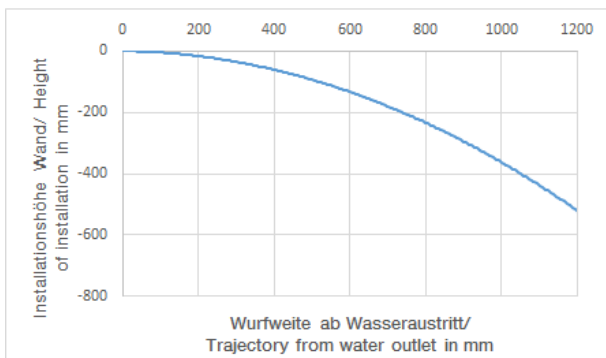

Shower - Madison
Body spray without volume control - polished chrome
Article number: 28 518 360-00

- \varnothing 2-1/8"
- swivels 25°
- Stream: Rain
- Flange diameter 2-1/8"
- 1/2" connection
- Water flow rate limited to max. 1.3 gpm

polished chrome

Accessory is required for this item.

Dimensional drawing

All dimensions in mm / inch = mm x 0,0394

Shower - Madison
Body spray without volume control - polished chrome
Article number: 28 518 360-00

Flow rate chart

Trajectory length diagram

Shower - Madison
Body spray without volume control - polished chrome
Article number: 28 518 360-00

Other surface finishes

platinum matte
28 518 360-06

platinum
28 518 360-08

Required article

35 080 970-90 0010
Rough-in adapter -

Shower - Madison
 Body spray without volume control - polished chrome
 Article number: 28 518 360-00

Spare parts list

Number	Item Number	Designation	Number of units
1	09 14 10 026 90	seal	1
2	09 27 35 003-00	rosette	1
3	09 23 30 027-00	nut	1
4	09 14 15 010 90	ring	1
5	09 16 01 014 90	ring	1
6	09 23 01 048 90	back-flow preventer	1
7	09 21 40 016-00	connection	1
8	09 14 10 015 90	seal	1
9	90 12 05 028 00-00	casing (completely)	1