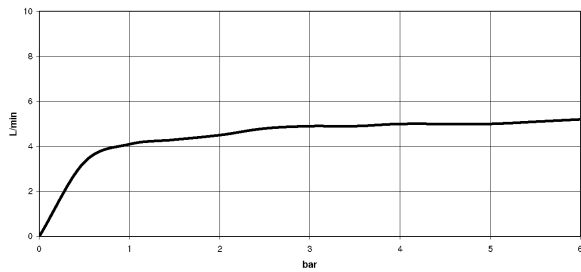

Shower - Madison
Body spray without volume control - polished chrome
Article number: 28 518 360-00

- \varnothing 2-1/8"
- swivels 25°
- Stream: Rain
- Flange diameter 2-1/8"
- 1/2" connection
- Water flow rate limited to max. 1.3 gpm

polished chrome

Accessory is required for this item.

Dimensional drawing

All dimensions in mm / inch = mm x 0,0394

Shower - Madison
Body spray without volume control - polished chrome
Article number: 28 518 360-00

Flow rate chart

Trajectory length diagram

Shower - Madison
Body spray without volume control - polished chrome
Article number: 28 518 360-00

Other surface finishes

platinum matte
28 518 360-06

platinum
28 518 360-08