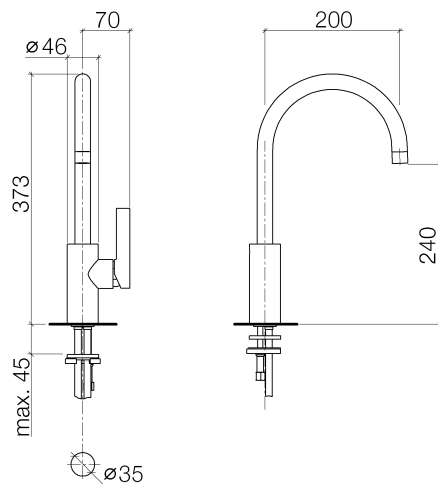

#### • 7-7/8" Projection

- Swivel spout 360°
- Areated stream
- Total height 14-5/8"
- Height to aerator/spout outlet 9-1/2"
- 1-3/8" hole diameter
- 2x 3/8" US flexible supply lines
- Water flow rate limited to max. 1.5 gpm
- low lead compliant

### Surfaces

- chrome 33800875-000010
- matt platinum 33800875-060010

**Exploded assembly drawing**

Kitchen

**Tara Ultra Single-lever mixer**

Article number: 33800875ff0010

**Order quantity**

<b>No.</b>	<b>Article number</b>	<b>Name</b>	<b>Installation quantity</b>
1	90282220403ff	spout	1
2	90230100402ff	aerator	1
3	09303008090	screw	1
4	9015050610090	cartridge	1
5	092404107ff	nut	1
6	09312010990	plug	1
7	09311103090	pin	1
8	092079040ff	handle	1
9	09141011990	seal	1
10	092810109-07	ring	1
11	0430110858890	fixing set	1
12	0430040450090	hose	2
13	09311101290	pin	1
14	9015050340090	cartridge	1