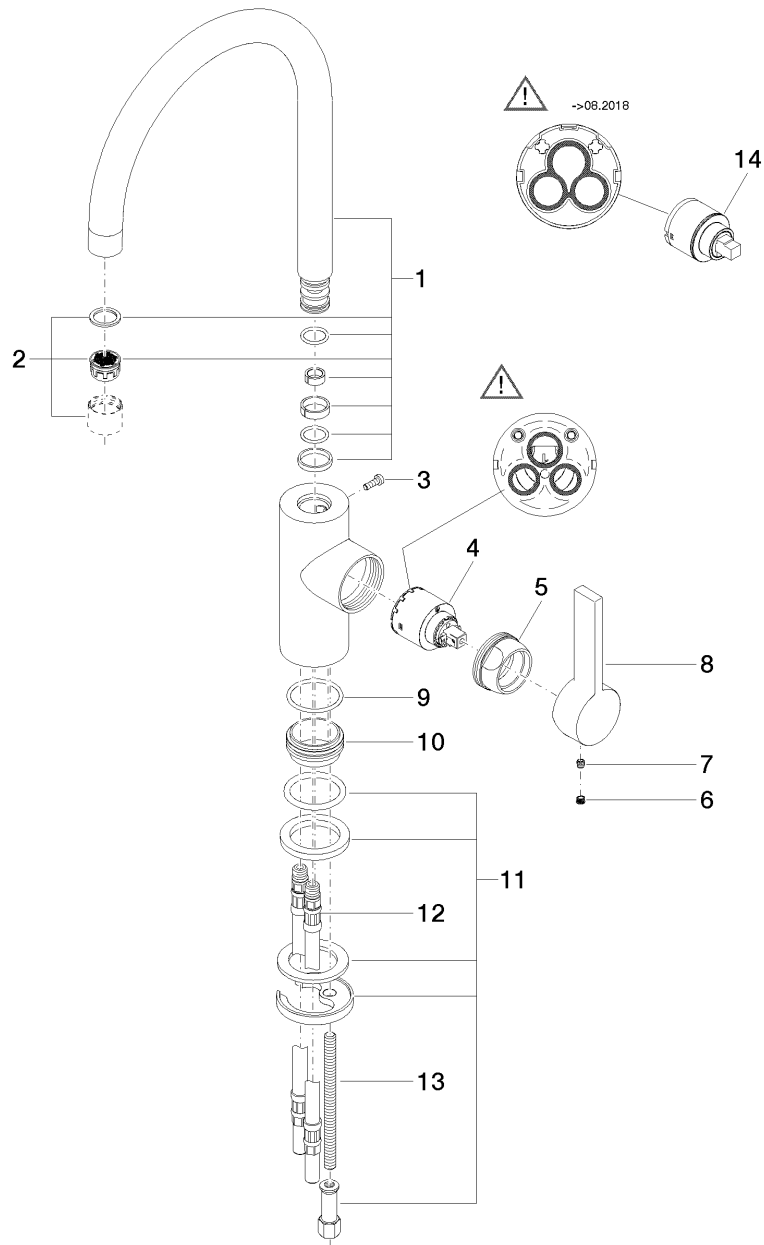

#### • 7-7/8" Projection

- Swivel spout 360°
- Areated stream
- Total height 14-5/8"
- Height to aerator/spout outlet 9-1/2"
- 1-3/8" hole diameter
- 2x 3/8" US flexible supply lines
- Water flow rate limited to max. 1.5 gpm
- low lead compliant

### Surfaces

- chrome 33800875-000010
- matt platinum 33800875-060010

**Exploded assembly drawing**

Kitchen

**Tara Ultra Single-lever mixer**

Article number: 33800875ff0010

**Order quantity**

<b>No.</b>	<b>Article number</b>	<b>Name</b>	<b>Installation quantity</b>
1	90282220403ff	spout	1
2	90230100402ff	aerator	1
3	09303008090	screw	1
4	9015050610090	cartridge	1
5	092404107ff	nut	1
6	09312010990	plug	1
7	09311103090	pin	1
8	092079040ff	handle	1
9	09141011990	seal	1
10	092810109-07	ring	1
11	0430110858890	fixing set	1
12	0430040450090	hose	2
13	09311101290	pin	1
14	9015050340090	cartridge	1

**Flow rate chart**