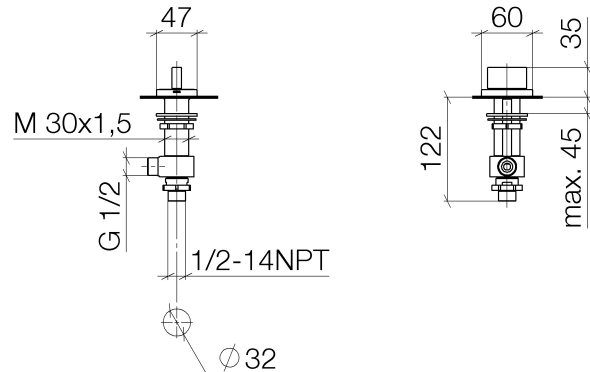

Product specifications

- 1-1/4" hole diameter
- Flange 2-3/8" x 1-7/8"

(ADA)

Surfaces

- chrome 20004706-00
- matt platinum 20004706-06

Exploded assembly drawing

**Order quantity**

No.	Article number	Name	Installation quantity
1	90207005107ff	handle	1
2	0417110455290	side panel	1
3	9090031520090	top	1
4	0423100327890	fixing set	1
5	0417110231090	distributor	1
6	09301105990	disc	1
7	09231001290	nut	1