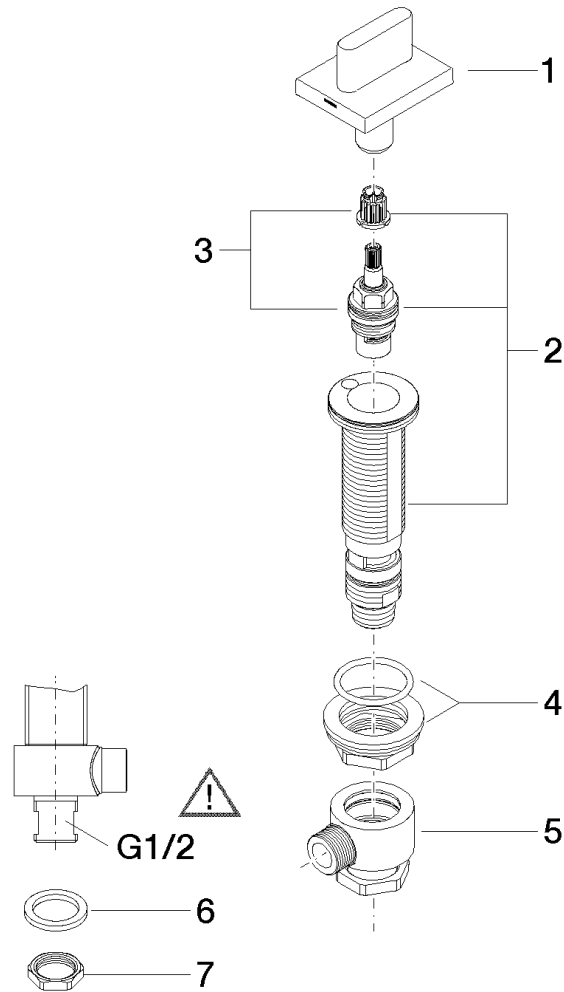

Product specifications

- 1-1/4" hole diameter
- Flange 2-3/8" x 1-7/8"

(ADA)

Surfaces

- chrome 20004706-00
- matt platinum 20004706-06

Exploded assembly drawing

**Order quantity**

No.	Article number	Name	Installation quantity
1	90207005107ff	handle	1
2	0417110455290	side panel	1
3	9090031520090	top	1
4	0423100327890	fixing set	1
5	0417110231090	distributor	1
6	09301105990	disc	1
7	09231001290	nut	1