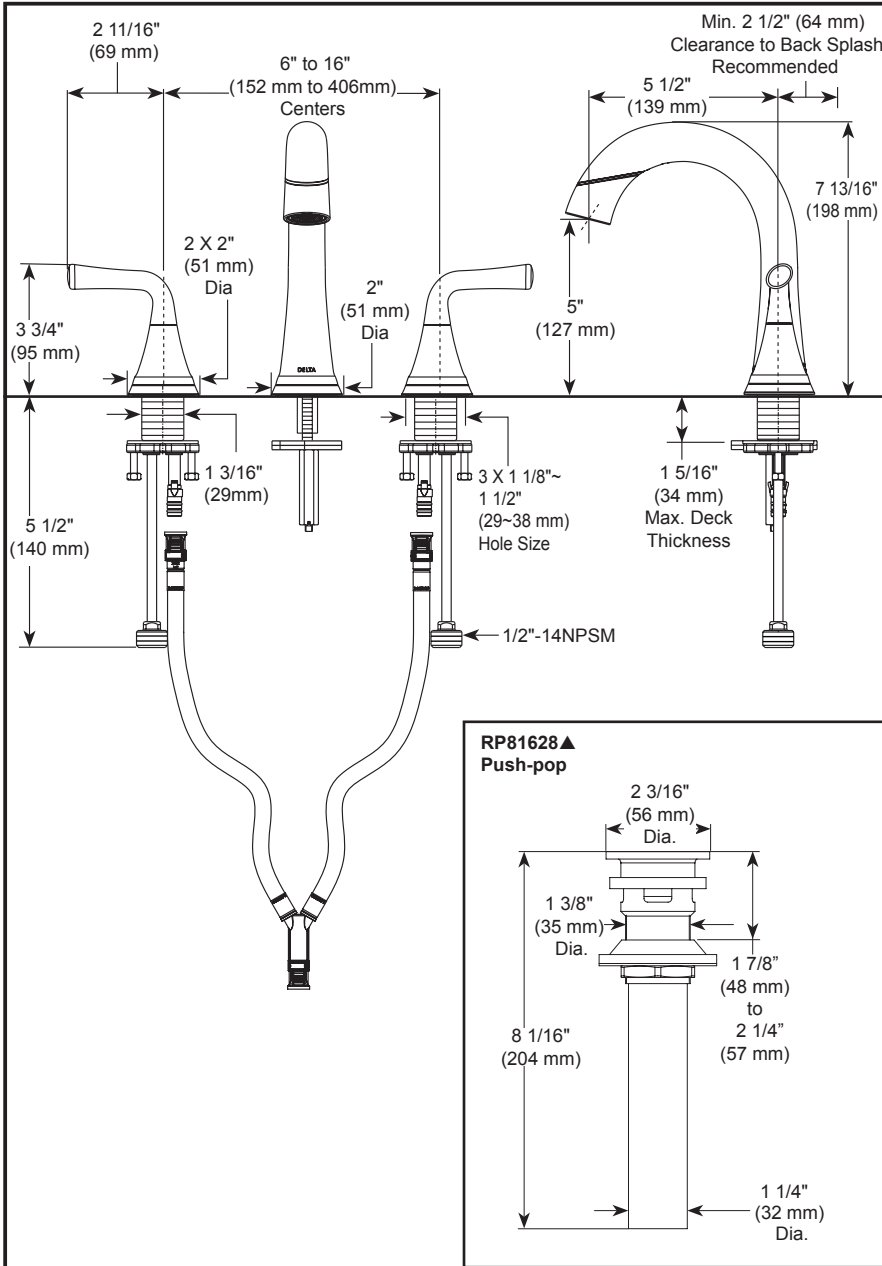

WARRANTY

- Parts and Finish - Lifetime limited warranty; or for commercial purchasers, 10 years for multi-family residential (apartments and condominiums) and 5 years for all other commercial uses, in each case from the date of purchase.
- Electronic Parts and Batteries (if applicable) - 5 years from the date of purchase; or for commercial purchasers, 1 year from the date of purchase. No warranty is provided on batteries.

Submitted Model No.:

Specific Features: