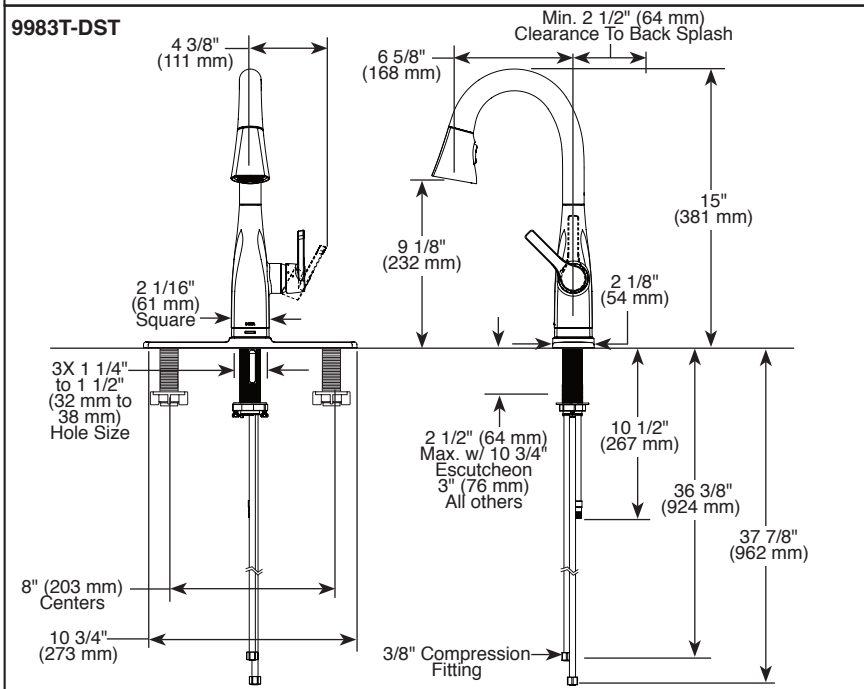

## STANDARD SPECIFICATIONS:

- Maximum 1.8 gpm @ 60 psi, 6.8 L/min @ 414 kPa
- One or three hole mount (escutcheon optional, not included)
- Diamond coated ceramic cartridge
- 3/8" O.D. straight, staggered PEX supply lines
- Rotating spout
- Red/Blue indicator markings
- Three-function wand; Aerated stream, spray or ShieldSpray™ (Kitchen models only)
- Two-function wand; Aerated stream or spray (Bar/Prep models only)
- Dual integral check valves in sprayer
- LED indicator light signals on-off, water temperature and when batteries run low
- Uses 6 AA (included) or 6 C (optional) batteries
- Optional (EP73954) 120V AC adapter available (3 prong grounded outlet required)

9983T-▲-DST

With Optional Escutcheon RP81914

Submitted Model No.: \_\_\_\_\_

Specific Features: \_\_\_\_\_

▲ Designate proper finish suffix

Delta reserves the right (1) to make changes in specifications and materials, and (2) to change or discontinue models, both without notice or obligation. Dimensions are for reference only. See current full-line price book or [www.deltafaucet.com](http://www.deltafaucet.com) for finish options and product availability.