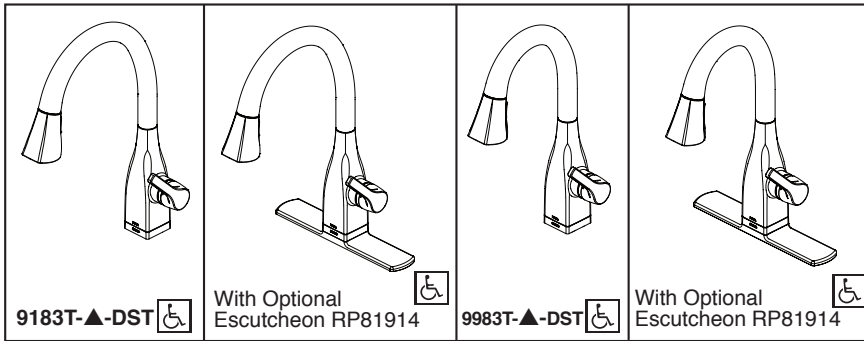

KITCHEN FAUCETS

- Mateo® Collection
- Single Handle Pull-Down

FEATURES:

- Touch₂O® Technology
- DIAMOND Seal® Technology
- MagnaTite® Magnetic Docking
- Touch-Clean® Sprayhead
- ShieldSpray™ Technology (Kitchen models only)

STANDARD SPECIFICATIONS:

- Maximum 1.8 gpm @ 60 psi, 6.8 L/min @ 414 kPa
- One or three hole mount (escutcheon optional, not included)
- Diamond coated ceramic cartridge
- 3/8" O.D. straight, staggered PEX supply lines
- Rotating spout
- Red/Blue indicator markings
- Three-function wand; Aerated stream, spray or ShieldSpray™ (Kitchen models only)
- Two-function wand; Aerated stream or spray (Bar/Prep models only)
- Dual integral check valves in sprayer
- LED indicator light signals on-off, water temperature and when batteries run low
- Uses 6 AA (included) or 6 C (optional) batteries
- Optional (EP73954) 120V AC adapter available (3 prong grounded outlet required)

WARRANTY

- Lifetime limited warranty on parts (other than electronic parts and batteries) and finishes: or, for commercial users, for 5 years from date of purchase.
- 5 year limited warranty on electronic parts (other than batteries); or, for commercial users, for 1 year from the date of purchase. No warranty is provided on batteries.

COMPLIES WITH:

- ASME A112.18.1 / CSA B125.1
- ASME A112.18.6
- Indicates compliance to ICC/ANSI A117.1
- Verified compliant with .25% weighted average Pb content regulations.

9183T-▲-DST

With Optional Escutcheon RP81914

9983T-▲-DST

With Optional Escutcheon RP81914

Submitted Model No.: _____

Specific Features: _____