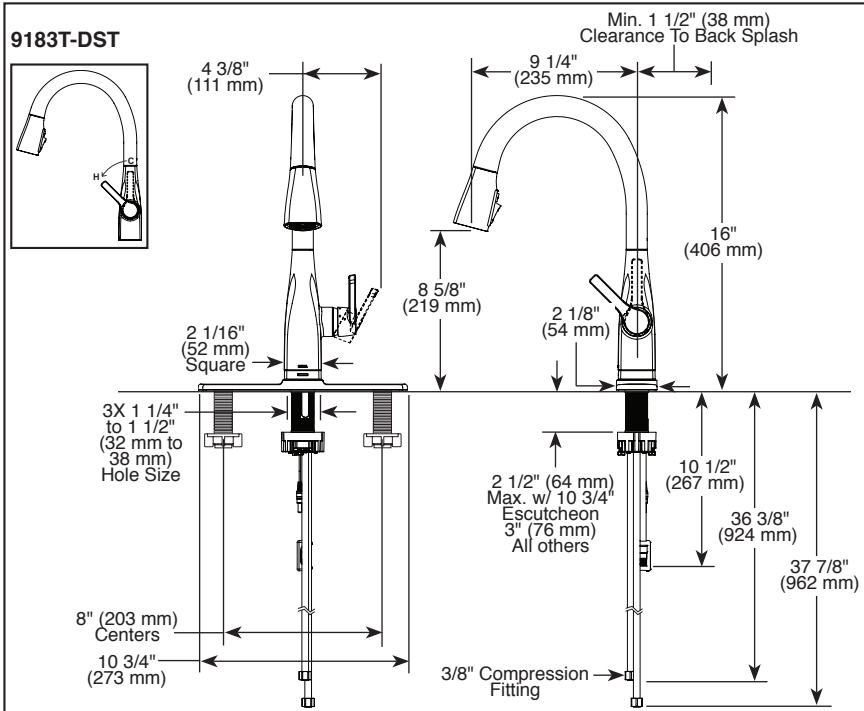

## STANDARD SPECIFICATIONS:

- Maximum 1.8 gpm @ 60 psi, 6.8 L/min @ 414 kPa
- One or three hole mount (escutcheon optional, not included)
- Diamond coated ceramic cartridge
- 3/8" O.D. straight, staggered PEX supply lines
- Rotating spout
- Red/Blue indicator markings
- Three-function wand; Aerated stream, spray or ShieldSpray™ (Kitchen models only)
- Two-function wand; Aerated stream or spray (Bar/Prep models only)
- Dual integral check valves in sprayer
- LED indicator light signals on-off, water temperature and when batteries run low
- Uses 6 AA (included) or 6 C (optional) batteries
- Optional (EP73954) 120V AC adapter available (3 prong grounded outlet required)

9983T-▲-DST

With Optional Escutcheon RP81914

Submitted Model No.: \_\_\_\_\_

Specific Features: \_\_\_\_\_

▲ Designate proper finish suffix

Delta reserves the right (1) to make changes in specifications and materials, and (2) to change or discontinue models, both without notice or obligation. Dimensions are for reference only. See current full-line price book or [www.deltafaucet.com](http://www.deltafaucet.com) for finish options and product availability.