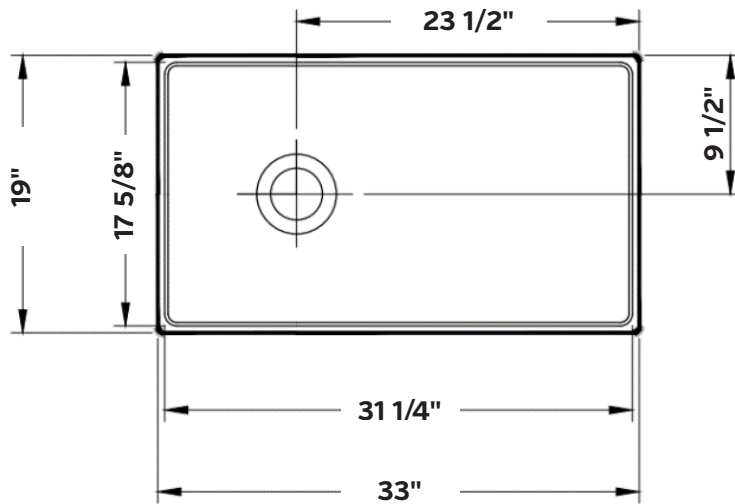

#1901-WH Shown

Construction

Pressure Cast Fireclay
Hygiene Glaze

Drillings

No Faucet Hole

Colours

Gloss White, Matte Black

Note

Rough-in dimensions may vary +/- 1/2" and are subject to change. No responsibility is assumed by Cheviot Products Inc. One Year Limited Warranty against manufacturer's defects.

Product Details

- Minimum Base Cabinet: 33"
- Standard 3.5" Drain Outlet
- 77.2 lbs.
- Stainless Steel Grid with Bumpers Included
- Strainer Included