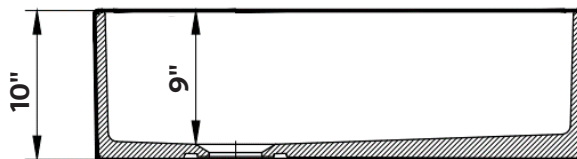

Adria Kitchen Sink

#1901-WH | 33" x 19" x 10"

Cheviot kitchen sinks are crafted from pressure cast fireclay for paralleled density and durability. Thanks to a high-tech glazing technology, the sinks are resistant to chipping due to sudden heat changes and impacts, and inhibit harmful bacteria growth by 99.9%. Cheviot kitchen sinks are a true luxury upgrade to any home.

#1901-WH Shown

Construction

Pressure Cast Fireclay
Hygiene Glaze

Drillings

No Faucet Hole

Colours

Gloss White, Matte Black

Note

Rough-in dimensions may vary +/- 1/2" and are subject to change. No responsibility is assumed by Cheviot Products Inc. One Year Limited Warranty against manufacturer's defects.

Product Details

- Minimum Base Cabinet: 33"
- Standard 3.5" Drain Outlet
- 77.2 lbs.
- Stainless Steel Grid with Bumpers Included
- Strainer Included