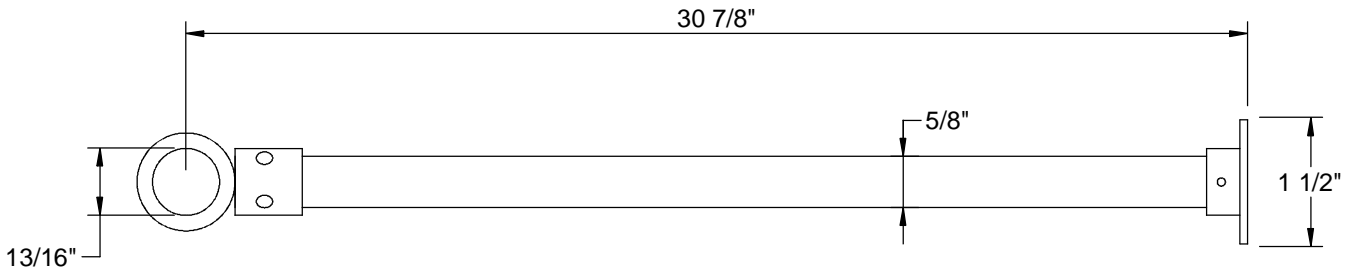

**Exploded View**

**Top View**

**Side View**

**Front View**

  
 California Faucets®  
 info@calfaucets.com  
 www.calfaucets.com

<b>DESCRIPTION</b>		<b>REVISIONS</b>	<b>REV DATE</b>	<b>STARTING DATE:</b> 02/12/2003
<b>30" CEILING BRACKET</b>				
<b>MODEL #:</b> 9115		-	02/12/2003	<b>APPRVD DATE:</b> 04/22/2014
<b>DWG NO:</b> .		A	04/22/2014	<b>APPRVD BY:</b> John Wojtaszek
<b>REV:</b>	A			<b>SCALE:</b> None
				<b>DRAWN BY:</b> William Linares