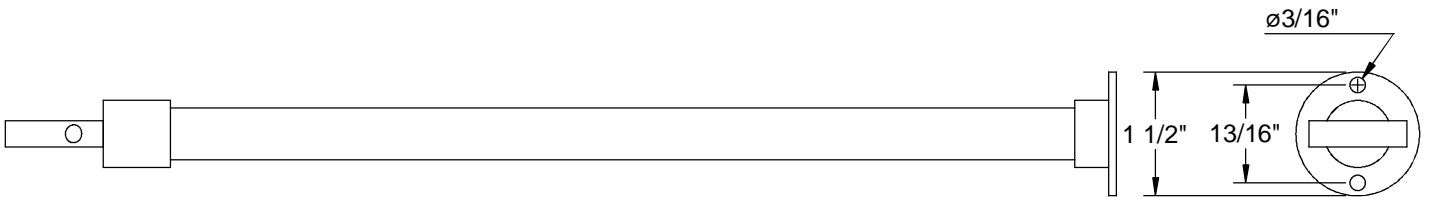

**Exploded View**

**Top View**

**Side View**

**Front View**

  
 California Faucets®  
 info@calfaucets.com  
 www.calfaucets.com

<b>DESCRIPTION</b>		<b>REVISIONS</b>	<b>REV DATE</b>	<b>STARTING DATE:</b> 02/12/2003
<b>30" CEILING BRACKET</b>				
<b>MODEL #:</b> 9115		-	02/12/2003	<b>APPRVD DATE:</b> 04/22/2014
<b>DWG NO:</b> .		A	04/22/2014	<b>APPRVD BY:</b> John Wojtaszek
<b>REV:</b>	A			<b>SCALE:</b> None
				<b>DRAWN BY:</b> William Linares