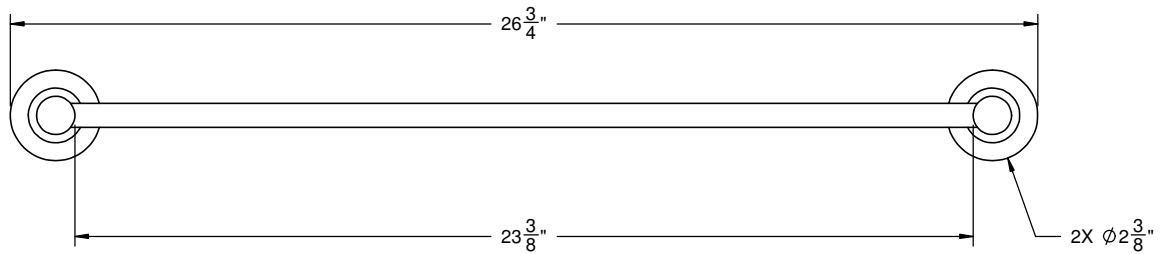

### Codes/Standards

Product meets or exceeds the following:

- None applicable

	(4X) 1 x 3/8" ANCHOR
	(4X) 8 x 1-1/2" PHILLIPS HEAD SCREW