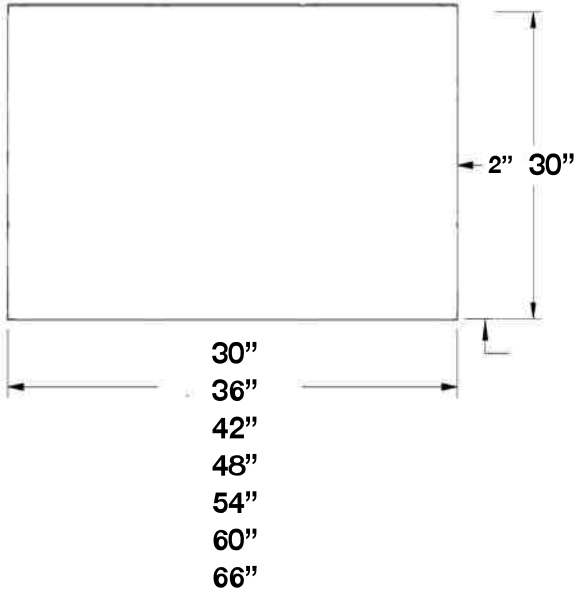

### MODELS AVAILABLE

30" Mesa Hood	ME030MLPLT
36" Mesa Hood	ME036MLPLT
42" Mesa Hood	ME042MLPLT
48" Mesa Hood	ME048MLPLT
54" Mesa Hood	ME054MLPLT
60" Mesa Hood	ME060MLPLT
66" Mesa Hood	ME066MLPLT

Specifications subject to change without notice.

**VENTILATION HOOD DIMENSIONS:**

**PRODUCT INFORMATION:**

**APPEARANCE:**

- Style: Pro-Style Canopy
- Mounting Type: Wall
- Venting Type: Ducted

**ELECTRICAL:**