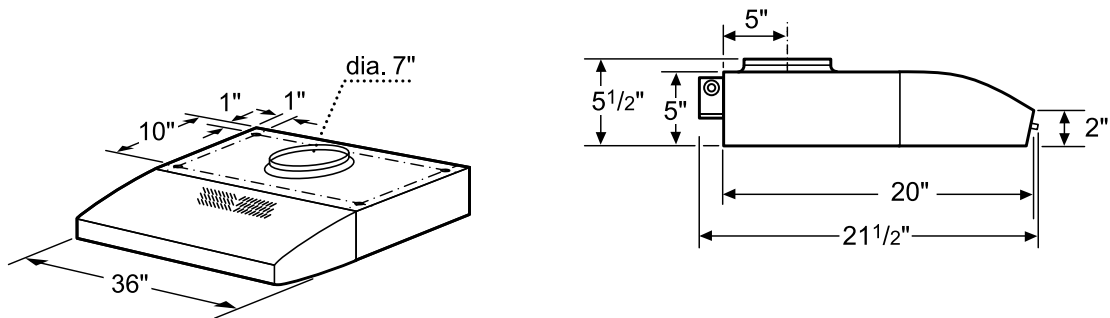

Notes: All height, width and depth dimensions are shown in inches. BSH reserves the absolute and unrestricted right to change product materials and specifications, at any time, without notice. Consult the product's installation instructions for final dimensional data and other details prior to making cutout.

36" Under-Cabinet Wall Hood

500 Series – Stainless Steel DUH36252UC

BOSCH
Invented for life

Installation Details

Dimensions in inches

Vertical discharge:

Use a rectangular duct 3 1/4" x 10".....

....or use a round 7" duct