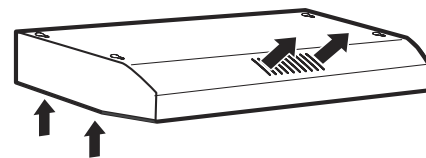

Recirculating (non vented ductless)

Accessories: To purchase Bosch accessories, cleaners & parts please visit www.bosch-home.com/us/store or call 1-800-944-2904 (Mon to Fri 5 am to 6 pm PST, Sat 6 am to 3 pm PST).

Notes: All height, width and depth dimensions are shown in inches. BSH reserves the absolute and unrestricted right to change product materials and specifications, at any time, without notice. Consult the product's installation instructions for final dimensional data and other details prior to making cutout.

Warranties: Please see Use & Care manual or Bosch website for statement of limited warranty.

For more information on our entire line of products, go to www.bosch-home.com/us or call 1-800-944-2904

© BSH Home Appliances Corporation. All rights reserved. Bosch is a registered trademark of Robert Bosch GmbH.