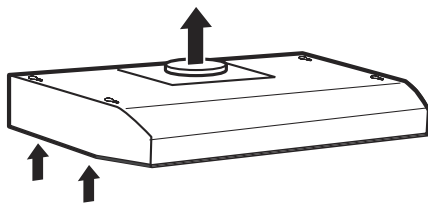

Notes: All height, width and depth dimensions are shown in inches. BSH reserves the absolute and unrestricted right to change product materials and specifications, at any time, without notice. Consult the product's installation instructions for final dimensional data and other details prior to making cutout.

36" Under-Cabinet Wall Hood

500 Series – Stainless Steel DUH36252UC

BOSCH
Invented for life

Installation Details

Dimensions in inches

Vertical discharge:

Use a rectangular duct 3 1/4" x 10".....

....or use a round 7" duct