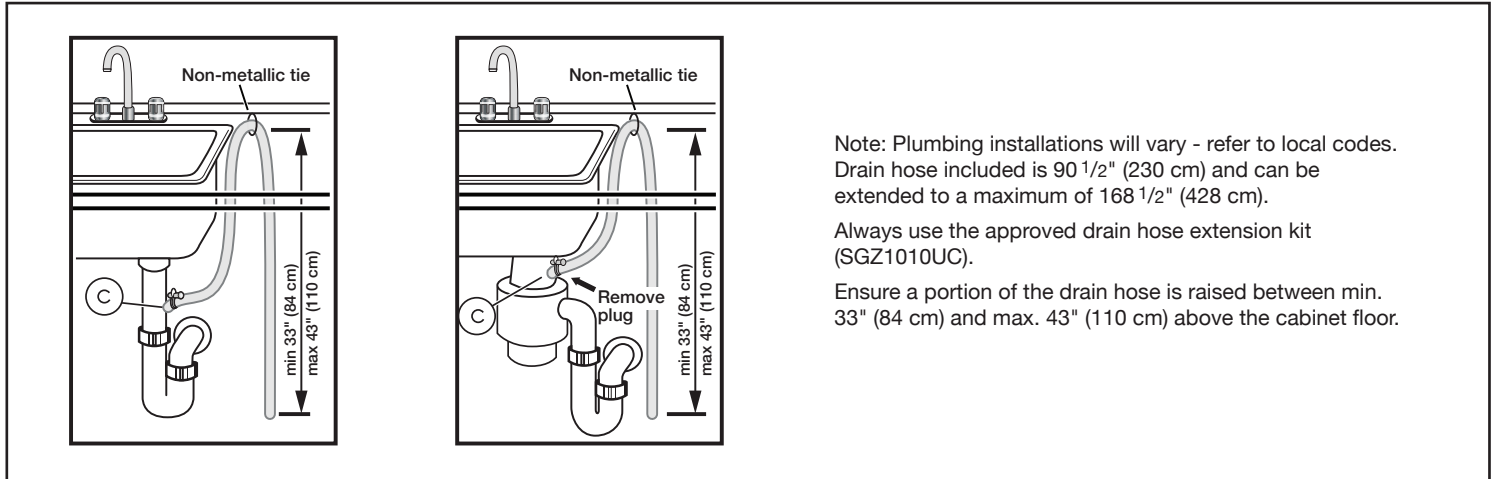

Notes: All height, width and depth dimensions are shown in inches. BSH reserves the absolute and unrestricted right to change product materials and specifications, at any time, without notice. Consult the product's installation instructions for final dimensional data and other details prior to making cutout.

24" Panel Ready Dishwasher

100 Series Plus – Panel Ready SHV4AEB3N

BOSCH

Invented for life

Installation Details

Accessories: To purchase Bosch accessories, cleaners & parts please visit www.bosch-home.com/us/store or call 1-800-944-2904 (Mon to Fri 5 am to 6 pm PST, Sat 6 am to 3 pm PST).