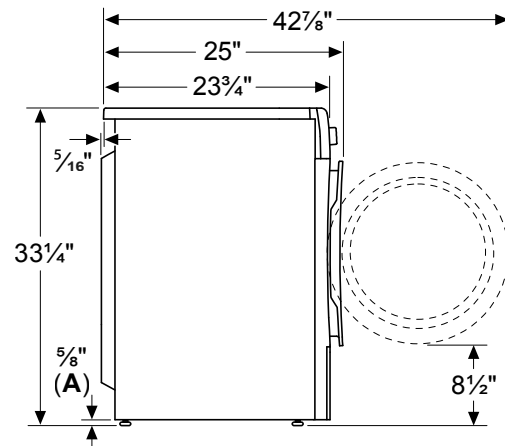

## Dimensions & Weight

Overall appliance dimensions (HxWxD) (in)	33 1/4" x 23 1/2" x 25"
Net weight (lbs)	99
Minimum stack height (in)	67 3/4"

ADA compliance  
 – Meets ADA height and access requirements *when installed on pedestal.*  
 – Meets ADA operable parts requirements for controls and lint filter.

**Notes:** All height, width and depth dimensions are shown in inches. BSH reserves the absolute and unrestricted right to change product materials and specifications, at any time, without notice. Consult the product's installation instructions for final dimensional data and other details prior to making cutout.

## Installation Details

A: 5/8" nominal; 1/2" minimum; 1" maximum

A: Power cord exit  
B: Drain exit

measurements in inches

**Accessories:** To purchase Bosch accessories, cleaners & parts please visit [www.bosch-home.com/us/store](http://www.bosch-home.com/us/store) or call 1-800-944-2904 (Mon to Fri 5 am to 6 pm PST, Sat 6 am to 3 pm PST).