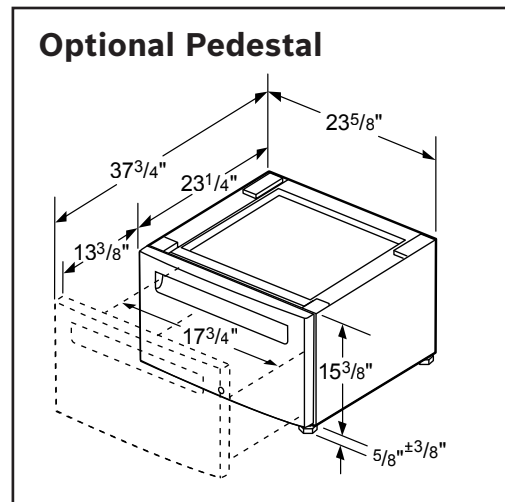

**Notes:** All height, width and depth dimensions are shown in inches. BSH reserves the absolute and unrestricted right to change product materials and specifications, at any time, without notice. Consult the product's installation instructions for final dimensional data and other details prior to making cutout.

## Installation Details

A: 5/8" nominal; 1/2" minimum; 1" maximum

A: Power cord exit  
B: Drain exit

measurements in inches

**Accessories:** To purchase Bosch accessories, cleaners & parts please visit [www.bosch-home.com/us/store](http://www.bosch-home.com/us/store) or call 1-800-944-2904 (Mon to Fri 5 am to 6 pm PST, Sat 6 am to 3 pm PST).