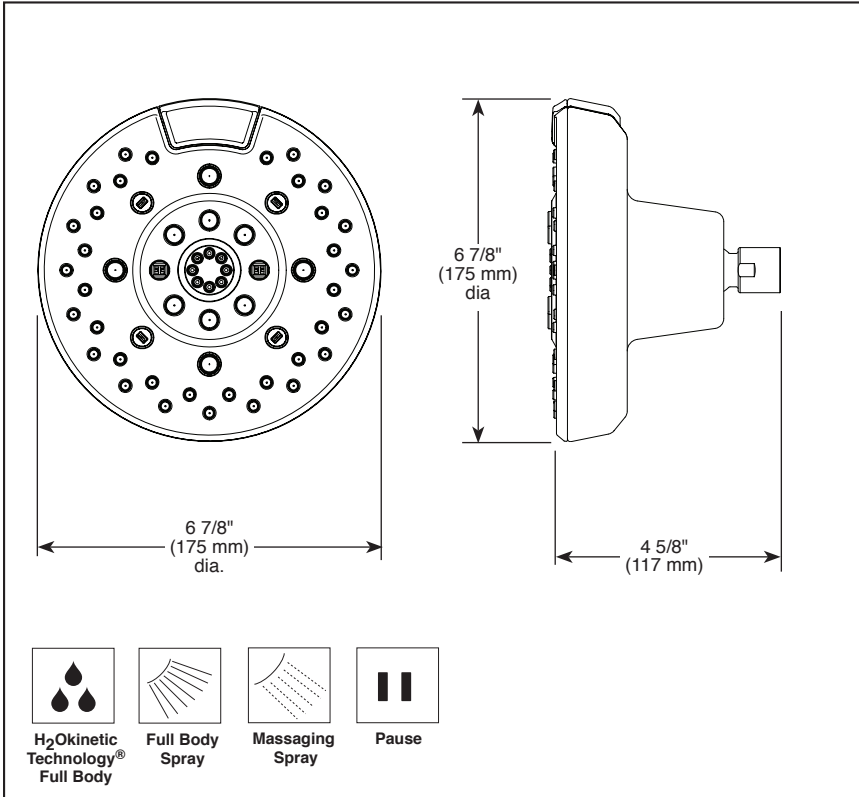

Submitted Model No.: _____

Specific Features: _____

▲ Designate finish suffix

BRIZO®

MULTI-FUNCTION SHOWERHEAD

- Levoir™ Bath Collection
- 4-Function Showerhead Featuring H₂Okinetic Technology®

FEATURES:

- Touch-Clean® Nozzles
- H₂Okinetic® Technology

STANDARD SPECIFICATIONS:

- Solid brass housing
- Showerhead has 1/2"-14 NPSM female connection
- Maximum 1.75 gpm @ 80 psi, 6.6 L/min @ 550 kPa
- Wrench flats for tightening
- Showerhead ball nut pivots, rotates and provides extra thread coverage
- Push button for spray selection integrated into spray face
- Finished spray face
- Available collection matching shower arm RP92044▲