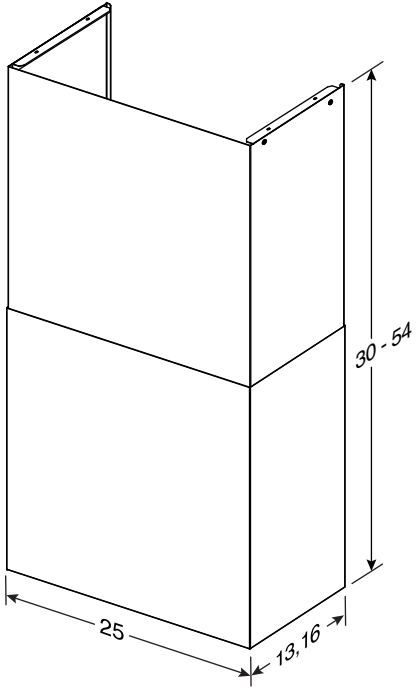

- WPD38I SERIES RANGE HOOD SYSTEM -

NOTE: DIMENSIONS SHOWN ARE IN INCHES