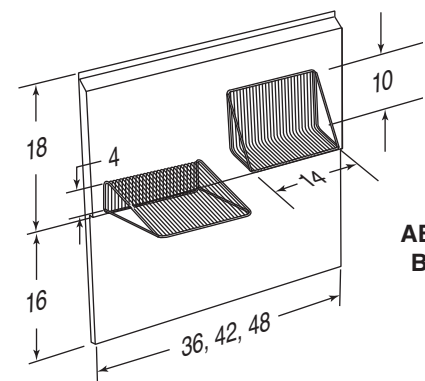

- WPD38I SERIES RANGE HOOD SYSTEM -

NOTE: DIMENSIONS SHOWN ARE IN INCHES