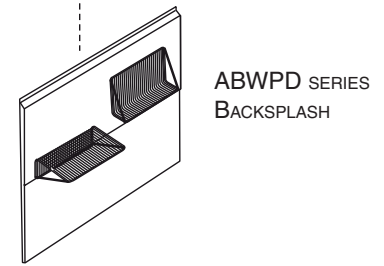

- WPD38I SERIES RANGE HOOD SYSTEM -

NOTE: DIMENSIONS SHOWN ARE IN INCHES