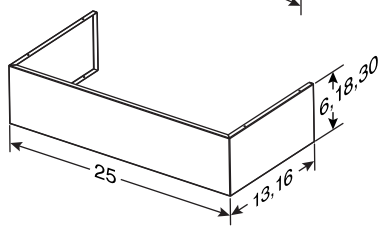

- WPD38I SERIES RANGE HOOD SYSTEM -

NOTE: DIMENSIONS SHOWN ARE IN INCHES