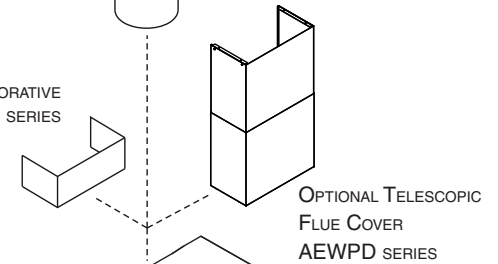

- WPD38I SERIES RANGE HOOD SYSTEM -

NOTE: DIMENSIONS SHOWN ARE IN INCHES