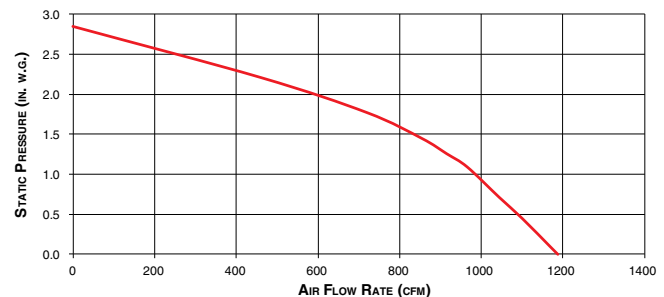

AIR FLOW PERFORMANCE

BEST Hartford, Wisconsin www.BestRangeHoods.com 800-558-1711
BEST Drummondville, QC, Canada www.BestRangeHoods.ca 866-737-7770

REFERENCE	QTY.	REMARKS	Project	
			Location	
			Architect	
			Engineer	
			Contractor	
			Submitted by	Date