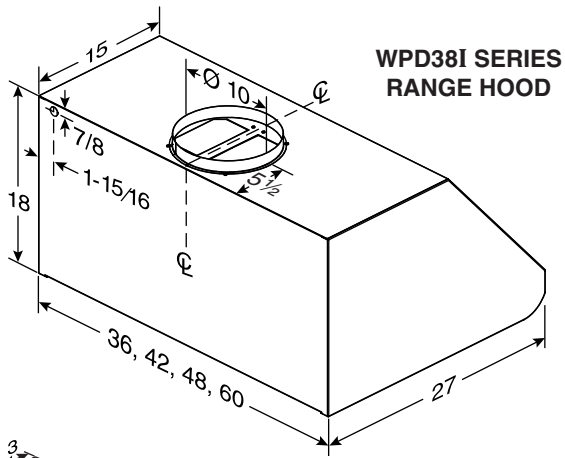

Model AWWPD336SB - 36-in. width  
 Model AWWPD342SB - 42-in. width  
 Model AWWPD348SB - 48-in. width  
 Model AWWPD360SB - 60-in. width

Model AEWPD36SB - 6-in. high - for 8-ft. ceiling - standard depth  
 Model AEWPD36SBE - 6-in. high - for 8-ft. ceiling - extended depth  
 Model AEWPD318SB - 18-in. high - for 9-ft. ceiling - standard depth  
 Model AEWPD318SBE - 18-in. high - for 9-ft. ceiling - extended depth  
 Model AEWPD330SB - 30-in. high - for 10-ft. ceiling - standard depth  
 Model AEWPD330SBE - 30-in. high - for 10-ft. ceiling - extended depth  
 Model AEWPD3054SB - collapsed height: 30" - maximum height 54" - standard depth  
 Model AEWPD3054SBE - collapsed height: 30" - maximum height 54" - extended depth

# - WPD38I SERIES RANGE HOOD SYSTEM -

NOTE: DIMENSIONS SHOWN ARE IN INCHES