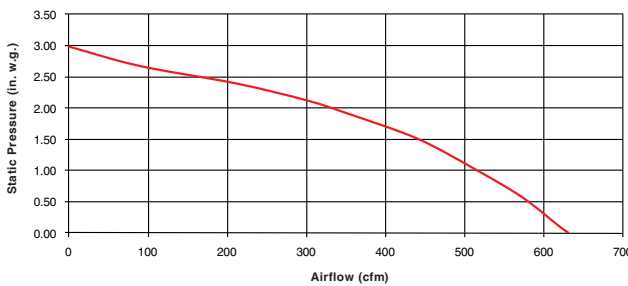

* Black Stainless Steel available only in Canada.

HVI-2100 CERTIFIED RATINGS comply with new testing technologies and procedures prescribed by the Home Ventilating Institute, for off-the-shelf products, as they are available to consumers. Product performance is rated at 0.1 in. static pressure, based on tests conducted in AMCA's state-of-the-art test laboratory. Sones are a measure of humanly-perceived loudness, based on laboratory measurements.