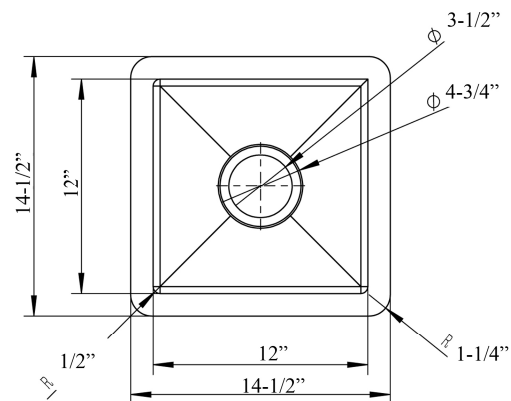

**15" RENA  
PREP SINK**

Cat. No  
PSSSB2060-SS

W: 14-1/2"

D: 14-1/2"

H: 6"

**\*Please do NOT cut hole without  
template or actual product.**

**Interior Dimensions:**

Basin Interior: 12" W x 12" D

Basin Depth: 5-1/2"

**Features:**

- ▶ Solid 16 gauge, 304 grade metal construction
- ▶ Single square bowl
- ▶ Matte finish
- ▶ Coated for sound insulation
- ▶ Mounting clips and template included
- ▶ Lip is 1-1/16" wide
- ▶ Drain is 3-1/2"
- ▶ Drain sold separately
- ▶ Wire grid available to purchase separately,  
**PSSSB2060-WIRE**

Dimensions of fixture are nominal and may vary within the range of tolerances established by ANSI Standard A112.19.2. Dimensions and specifications subject to change without notice.